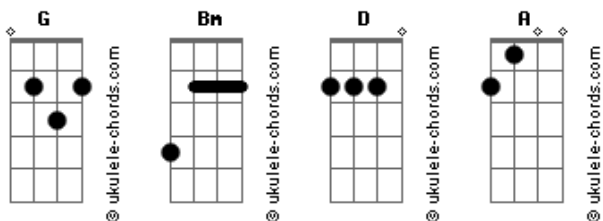

Taemin - Back To You

tom:

Intro: Bm G D A
Bm G D A

[Primeira Parte]

Bm G D A
Amugeotto anieotji Yeah
Bm G D A
Nega nareul anajugi jeonkkajin
Bm G D A
Kkwae gwaenchaneun nomiraneun geol
Bm G D A
Neoro inae jogeumsshik alge dwaesseo

[Pré-Refrão]

Bm G
Geunde igeon mollatteon geoji
D A
Ibyeol dwiye noraenmaldeuri
Bm G A
Ireokedo chamgi himdeun gotonginji

Bm G D A
Neon naega kkudeon kkum Woo woo
Bm G D A
Naega shwideon sum Woo woo
Bm G D A Bm G
Bogo deutgo neukkigo mideotteon sesangi sarajyeo
A
What I can do to get back to you

[Solo] Bm G D A

[Segunda Parte]

Bm G D A
Neutgi jeone doragalge
Bm G D A
Nareul wihae jogeumman yeoreodullae
Bm G
Oh nega eomneun bameun neomu gireo

Acordes

D A
Giyak eomneun yaksogiran shireo
Bm G D A
Dajeonghan geu ipsullo nal kkaeweo neul geuraetteut

[Pré-Refrão]

Bm G
Dwicheogigo dwicheogigetji
D A
Geuriumgwa goeroum sail
Bm G A
Eodido nan sokhal suga eopseul teni

Bm G D A
Neon naega kkudeon kkum Woo woo
Bm G D A
Naega shwideon sum Woo woo
Bm G D A Bm G
Bogo deutgo neukkigo mideotteon sesangi sarajyeo
A
What I can do to get back to you

[Ponte]

Bm G A
Oh modeun gieogi adeukhaeyeo
Bm G
Ganjeolhan nae uijiwaneun bandaero
Bm A
Ajik geugose seoitgireul
Bm G D A
Girl I just miss you yea-yeah
Bm G D A
Naega saldeon pum yea-yeah
Bm G D A Bm G
Bogo deutgo neukkigo mideotteon sesangi sarajyeo
A Bm G D
What I can do to get back to you
A Bm G
To get back to you
D A
Back to you