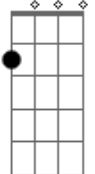

C Cm D
Darling darling you

G
Naegen neoppuniya

Acordes

C

© ukulele-chords.com

Am

© ukulele-chords.com

D