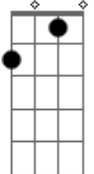

© ukulele-chords.com

F