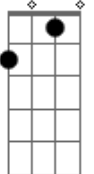

© ukulele-chords.com

F