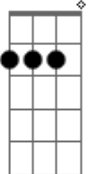

C Cm D
Darling darling you

G
Naegen neoppuniya

Acordes

C

© ukulele-chords.com

Am

© ukulele-chords.com

D