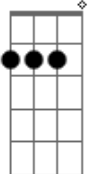

C Cm D
Darling darling you

G
Naegen neoppuniya

Acordes

C

© ukulele-chords.com

Am

© ukulele-chords.com

D