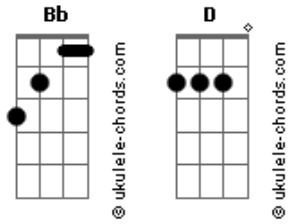

Tad - Greasebox

Tom: **Bb**

Tuning: Dropped **D** (DADGB_e)

[Verse]

What the hell's in me?
I said Hey, don't look at me??
GUITAR I

GUITAR II

Acordes

[Chorus]

And you don't have to stand,
stand by me.

but it sounds more clear when played on the
5th string than the 6th (at least on my
guitar it does.)

[Solo] It starts off like this.

It uses this: