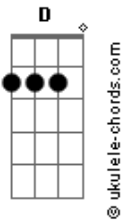

Tad - Greasebox

Tom: **Bb**

Tuning: Dropped **D** (DADGB_e)

[Verse]

What the hell's in me?
I said Hey, don't look at me??
GUITAR I

GUITAR II

Acordes

[Chorus]

And you don't have to stand,
stand by me.

but it sounds more clear when played on the
5th string than the 6th (at least on my
guitar it does.)

[Solo] It starts off like this.

It uses this: