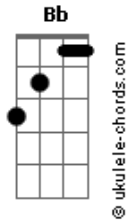

Tad - Greasebox

Tom: **Bb**

Tuning: Dropped **D** (DADGB_e)

[Verse]

What the hell's in me?
I said Hey, don't look at me??
GUITAR I

GUITAR II

Acordes

[Chorus]

And you don't have to stand,
stand by me.

but it sounds more clear when played on the
5th string than the 6th (at least on my
guitar it does.)

[Solo] It starts off like this.

It uses this: