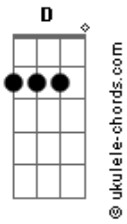

Tad - Greasebox

Tom: **Bb**

Tuning: Dropped **D** (DADGB_e)

[Verse]

What the hell's in me?
I said Hey, don't look at me??
GUITAR I

GUITAR II

Acordes

[Chorus]

And you don't have to stand,
stand by me.

but it sounds more clear when played on the
5th string than the 6th (at least on my
guitar it does.)

[Solo] It starts off like this.

It uses this: