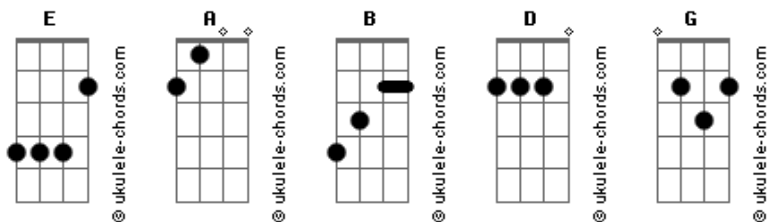

T. Rex - 20th Century Boy

tom:

E

[Riff]

(E)

[Primeira Parte]

A
 Friends say it's fine, friends say it's good
 Everybody says it's just like Robin Hood! **E** (Riff)
A
 I move like a cat, charge like a ram
 Sting like a bee, babe I wanna be your man! **E** (Riff)
 Well it's plain to see, you were meant for me, yeah **B**
E
 I'm your boy, your 20th century toy

(E)

[Segunda Parte]

A
 Friends say it's fine, my friends say it's good
 Everybody says it's just like Robin Hood! **E**
A
 Fly like a plane, drive like a car
 Hold out my hand, babe I wanna be your man! **E**
 Well it's plain to see you were meant for me, yeah **B**
E

Acordes

I'm your toy, your 20th century boy

[Refrão]

E **D** **E** **E** **G** **E**
 20Th century toy, I wanna be your boy!
E **D** **E** **E** **G** **E**
 20Th century toy, I wanna be your boy!
E **D** **E** **E** **G** **E**
 20Th century toy, I wanna be your boy!
E **D** **E** **E** **G** **E**
 20Th century toy, I wanna be your boy!

[Refrão]

E **D** **E** **E** **G** **E**
 20Th century toy, I wanna be your boy!
E **D** **E** **E** **G** **E**
 20Th century toy, I wanna be your boy!
E **D** **E** **E** **G** **E**
 20Th century toy, I wanna be your boy!
E **D** **E** **E** **G** **E**
 20Th century toy, I wanna be your boy!
 [Final] **E**