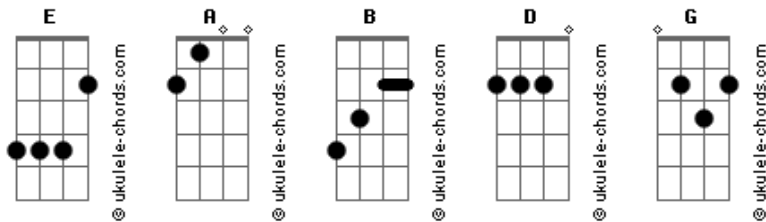

T. Rex - 20th Century Boy

tom:

E

[Riff]

(E)

[Primeira Parte]

A
 Friends say it's fine, friends say it's good
 Everybody says it's just like Robin Hood! **E** (Riff)
A
 I move like a cat, charge like a ram
 Sting like a bee, babe I wanna be your man! **E** (Riff)
 Well it's plain to see, you were meant for me, yeah **B**
E
 I'm your boy, your 20th century toy

Acordes

I'm your toy, your 20th century boy

[Refrão]

E **D** **E** **E** **G** **E**
 20Th century toy, I wanna be your boy!
E **D** **E** **E** **G** **E**
 20Th century toy, I wanna be your boy!
E **D** **E** **E** **G** **E**
 20Th century toy, I wanna be your boy!
E **D** **E** **E** **G** **E**
 20Th century toy, I wanna be your boy!

[Terceira Parte]

A
 Friends say it's fine, friends say it's good
 Everybody says it's just like rock 'n' roll! **E**
A
 Move like a cat, charge like a ram
 Sting like a bee, oh babe I wanna be your man! **E**
 Well it's plain to see you were meant for me, yeah **B**
E
 I'm your toy, your 20th century boy

[Refrão]

E **D** **E** **E** **G** **E**
 20Th century toy, I wanna be your boy!
E **D** **E** **E** **G** **E**
 20Th century toy, I wanna be your boy!
E **D** **E** **E** **G** **E**
 20Th century toy, I wanna be your boy!
E **D** **E** **E** **G** **E**
 20Th century toy, I wanna be your boy!
 [Final] **E**