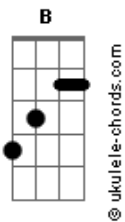

T. Rex - 20th Century Boy

tom:

E

[Riff]

(E)

[Primeira Parte]

A
Friends say it's fine, friends say it's good
Everybody says it's just like Robin Hood!

A
I move like a cat, charge like a ram
Sting like a bee, babe I wanna be your man!

A **B**
Well it's plain to see, you were meant for me, yeah
I'm your boy, your 20th century toy

(E)

[Segunda Parte]

A
Friends say it's fine, my friends say it's good
Everybody says it's just like Robin Hood!

A
Fly like a plane, drive like a car
Hold out my hand, babe I wanna be your man!

A **B**
Well it's plain to see you were meant for me, yeah

Acordes

I'm your toy, your 20th century boy

[Refrão]

E **D** **E** **E** **G** **E**
20Th century toy, I wanna be your boy!
E **D** **E** **E** **G** **E**
20Th century toy, I wanna be your boy!
E **D** **E** **E** **G** **E**
20Th century toy, I wanna be your boy!
E **D** **E** **E** **G** **E**
20Th century toy, I wanna be your boy!

[Terceira Parte]

A
Friends say it's fine, friends say it's good

E
Everybody says it's just like rock 'n' roll!
A
Move like a cat, charge like a ram

E
Sting like a bee, oh babe I wanna be your man!

A **B**
Well it's plain to see you were meant for me, yeah
I'm your toy, your 20th century boy

[Refrão]

E **D** **E** **E** **G** **E**
20Th century toy, I wanna be your boy!
E **D** **E** **E** **G** **E**
20Th century toy, I wanna be your boy!
E **D** **E** **E** **G** **E**
20Th century toy, I wanna be your boy!
E **D** **E** **E** **G** **E**
20Th century toy, I wanna be your boy!
[Final] **E**