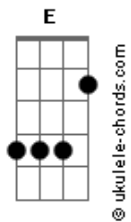

# T. Rex - 20th Century Boy

tom:

E

[Riff]

( E )

[Primeira Parte]

**A**  
Friends say it's fine, friends say it's good  
Everybody says it's just like Robin Hood!

**A**  
I move like a cat, charge like a ram  
Sting like a bee, babe I wanna be your man!

**A** **B**  
Well it's plain to see, you were meant for me, yeah  
I'm your boy, your 20th century toy

( E )

[Segunda Parte]

**A**  
Friends say it's fine, my friends say it's good  
Everybody says it's just like Robin Hood!

**A**  
Fly like a plane, drive like a car  
Hold out my hand, babe I wanna be your man!

**A** **B**  
Well it's plain to see you were meant for me, yeah

## Acordes

I'm your toy, your 20th century boy

[Refrão]

**E** **D** **E** **E** **G** **E**  
20Th century toy, I wanna be your boy!  
**E** **D** **E** **E** **G** **E**  
20Th century toy, I wanna be your boy!  
**E** **D** **E** **E** **G** **E**  
20Th century toy, I wanna be your boy!  
**E** **D** **E** **E** **G** **E**  
20Th century toy, I wanna be your boy!