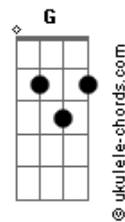

T. Rex - 20th Century Boy

tom:

E

[Riff]

(E)

[Primeira Parte]

A
Friends say it's fine, friends say it's good
Everybody says it's just like Robin Hood!

A
I move like a cat, charge like a ram
Sting like a bee, babe I wanna be your man!

A **B**
Well it's plain to see, you were meant for me, yeah
I'm your boy, your 20th century toy

(E)

[Segunda Parte]

A
Friends say it's fine, my friends say it's good
Everybody says it's just like Robin Hood!

A
Fly like a plane, drive like a car
Hold out my hand, babe I wanna be your man!

A **B**
Well it's plain to see you were meant for me, yeah

Acordes

I'm your toy, your 20th century boy

[Refrão]

E **D** **E** **E** **G** **E**
20Th century toy, I wanna be your boy!
E **D** **E** **E** **G** **E**
20Th century toy, I wanna be your boy!
E **D** **E** **E** **G** **E**
20Th century toy, I wanna be your boy!
E **D** **E** **E** **G** **E**
20Th century toy, I wanna be your boy!

[Terceira Parte]

A
Friends say it's fine, friends say it's good

E
Everybody says it's just like rock 'n' roll!
A
Move like a cat, charge like a ram

E
Sting like a bee, oh babe I wanna be your man!

A **B**
Well it's plain to see you were meant for me, yeah
I'm your toy, your 20th century boy

[Refrão]

E **D** **E** **E** **G** **E**
20Th century toy, I wanna be your boy!
E **D** **E** **E** **G** **E**
20Th century toy, I wanna be your boy!
E **D** **E** **E** **G** **E**
20Th century toy, I wanna be your boy!
E **D** **E** **E** **G** **E**
20Th century toy, I wanna be your boy!
[Final] **E**