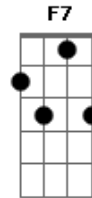

© ukulele-chords.com