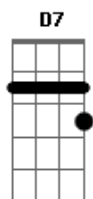

© ukulele-chords.com