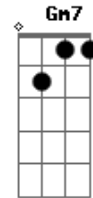

© ukulele-chords.com