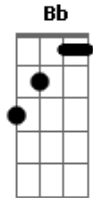

© ukulele-chords.com