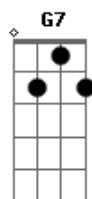

© ukulele-chords.com