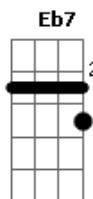

© ukulele-chords.com