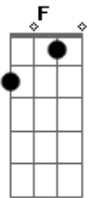

T. Guy - Meant To Be Apart

tom:
F
They used to say I was the life of the party
Db But that was when I had you around
F A7
Now I'm on my own, putting words to our story
Db And you're some distant airport bound
Dm7 Gm7 Am7
God knows we tried, and how we tried
Dm7 Gm7 Am7
Blissful days, and sleepless nights
Cm7 F7 Bb7
There is just no making sense of it
Eb7 D7
It was doomed right from the start
G7 C7
As much as we belong together
C7 F Db F A7
We are meant to be apart
F A7 Dm7 Cm7 Bb
Board your plane, leave this man, out in the cold
Db F Db
Who have I got to blame?
F A7 Dm7 Cm7 Bb
Understand, you're the one I wanna grow old with
Db F A7
But here we find ourselves again

Dm7 Gm7 Am7
Praying for the day we'll weather the tide
Dm7 Gm7 Am7
Hand in hand, side by side
Cm7 Bb Cm7 F7 Bb7
There's no point in making plans for it
Eb7 D7
When we feel it in our hearts
G7 C7
As much as we belong together
C7 F Db F A7
We are meant to be apart
Dm7 Gm7 Am7
In time, we'll both find our hope was misplaced
Dm7 Gm7 Am7
So much faith, gone to waste
Cm7 F7 Bb7
For we've refused to see the very thing
Eb7 D7
That's been clear right from the start
G7 C7
As much as we belong together
C7
We are really meant to be
A7
As much as we belong together
D7
We are really meant to be
G7
As much as we belong together
C7 F
We are really meant to be apart

Acordes

© ukulele-chords.com