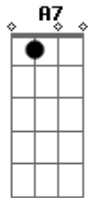

© ukulele-chords.com