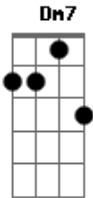

© ukulele-chords.com