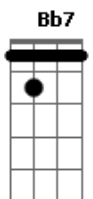

© ukulele-chords.com