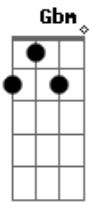

© ukulele-chords.com