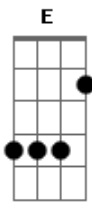

© ukulele-chords.com