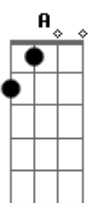

© ukulele-chords.com