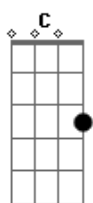

© ukulele-chords.com