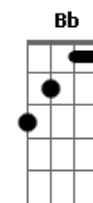

© ukulele-chords.com