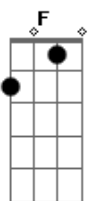

System Of a Down - Roulette

Tom: F

Afinação: C G C F A D
Intro: Dm F C Eb Bb C
Dm F C Eb Bb C

Primeira Parte:

Dm F
I have a problem
C Eb
That I cannot explain
Bb
I have no reason
C Dm
Why it should have been so plain
F
Have no questions
C Eb
But I sure have excuse
Bb
I like the reason
C Dm
Why I should be so confused

Primeiro Refrão:

A
I know
C Bb C
How I feel when I'm around you
Dm A
I don't know
C Bb C Dm F C Eb Bb
How I feel when I'm around you
C Dm F C Eb Bb C
Around you

Segunda Parte:

Dm F
Left a message
C Eb
But it ain't a bit of use
Bb
I have some pictures
C Dm
The wild might be the deuce
F C Eb
Today you saw, you saw me, you explained
Bb
Playing the show
C Dm
And running down the plane

Segundo Refrão:

A
I know
C Bb C
How I feel when I'm around you
Dm A
I don't know
C Bb C
How I feel when I'm around you
Dm A
I, I know,
C Bb C
How I feel when I'm around you
Dm A
I don't know
C Bb C
How I feel when I'm around you
Solo: Dm F C Eb Bb C

(Violão 1)

(Violão 2)

Terceiro Refrão:

Dm A
I, I know
C Bb C
How I feel when I'm around you
Dm A
I don't know
C Bb C
How I feel when I'm around you
Dm A
I don't know
C Bb C Dm F C Eb Bb
How I feel when I'm around you
C Dm F C Eb Bb
Around you
C Dm F C Eb Bb
Around you
C Dm F C Eb Bb
Around you
C Dm
Around you

Acordes

© ukulele-chords.com