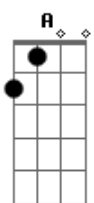

© ukulele-chords.com