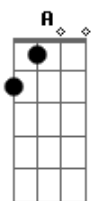

© ukulele-chords.com