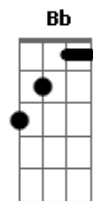

© ukulele-chords.com