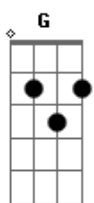

© ukulele-chords.com