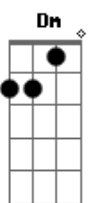

© ukulele-chords.com