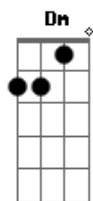

© ukulele-chords.com