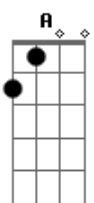

© ukulele-chords.com