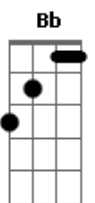

© ukulele-chords.com