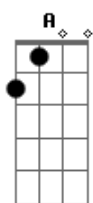

© ukulele-chords.com