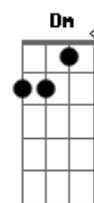

© ukulele-chords.com