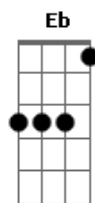

© ukulele-chords.com