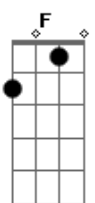

System Of a Down - Roulette

Tom: F

Afinação: C G C F A D
Intro: Dm F C Eb Bb C
Dm F C Eb Bb C

Primeira Parte:

Dm F
I have a problem
C Eb
That I cannot explain
Bb
I have no reason
C Dm
Why it should have been so plain
F
Have no questions
C Eb
But I sure have excuse
Bb
I like the reason
C Dm
Why I should be so confused

Primeiro Refrão:

A
I know
C Bb C
How I feel when I'm around you
Dm A
I don't know
C Bb C Dm F C Eb Bb
How I feel when I'm around you
C Dm F C Eb Bb C
Around you

Segunda Parte:

Dm F
Left a message
C Eb
But it ain't a bit of use
Bb
I have some pictures
C Dm
The wild might be the deuce
F C Eb
Today you saw, you saw me, you explained
Bb
Playing the show
C Dm
And running down the plane

Segundo Refrão:

A
I know
C Bb C
How I feel when I'm around you
Dm A
I don't know
C Bb C
How I feel when I'm around you
Dm A
I, I know,
C Bb C
How I feel when I'm around you
Dm A
I don't know
C Bb C
How I feel when I'm around you
Solo: Dm F C Eb Bb C

(Violão 1)

(Violão 2)

Terceiro Refrão:

Dm A
I, I know
C Bb C
How I feel when I'm around you
Dm A
I don't know
C Bb C
How I feel when I'm around you
Dm A
I don't know
C Bb C Dm F C Eb Bb
How I feel when I'm around you
C Dm F C Eb Bb
Around you
C Dm F C Eb Bb
Around you
C Dm F C Eb Bb
Around you
C Dm
Around you

Acordes

© ukulele-chords.com