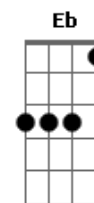

© ukulele-chords.com