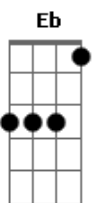

© ukulele-chords.com