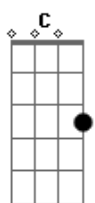

© ukulele-chords.com