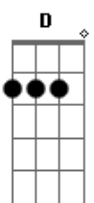

© ukulele-chords.com