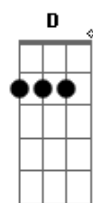

© ukulele-chords.com