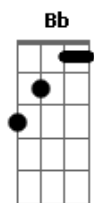

© ukulele-chords.com