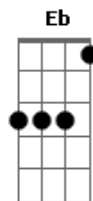

© ukulele-chords.com