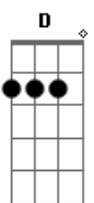

© ukulele-chords.com