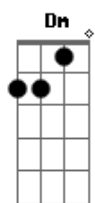

© ukulele-chords.com