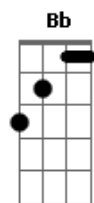

© ukulele-chords.com