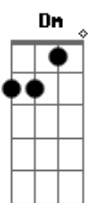

© ukulele-chords.com