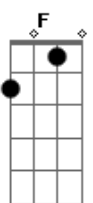

System Of a Down - Roulette

Tom: F

Afinação: C G C F A D
Intro: Dm F C Eb Bb C
Dm F C Eb Bb C

Primeira Parte:

Dm F
I have a problem
C Eb
That I cannot explain
Bb
I have no reason
C Dm
Why it should have been so plain
F
Have no questions
C Eb
But I sure have excuse
Bb
I like the reason
C Dm
Why I should be so confused

Primeiro Refrão:

A
I know
C Bb C
How I feel when I'm around you
Dm A
I don't know
C Bb C Dm F C Eb Bb
How I feel when I'm around you
C Dm F C Eb Bb C
Around you

Segunda Parte:

Dm F
Left a message
C Eb
But it ain't a bit of use
Bb
I have some pictures
C Dm
The wild might be the deuce
F C Eb
Today you saw, you saw me, you explained
Bb
Playing the show
C Dm
And running down the plane

Segundo Refrão:

A
I know
C Bb C
How I feel when I'm around you
Dm A
I don't know
C Bb C
How I feel when I'm around you
Dm A
I, I know,
C Bb C
How I feel when I'm around you
Dm A
I don't know
C Bb C
How I feel when I'm around you
Solo: Dm F C Eb Bb C

(Violão 1)

(Violão 2)

Terceiro Refrão:

Dm A
I, I know
C Bb C
How I feel when I'm around you
Dm A
I don't know
C Bb C
How I feel when I'm around you
Dm A
I don't know
C Bb C Dm F C Eb Bb
How I feel when I'm around you
C Dm F C Eb Bb
Around you
C Dm F C Eb Bb
Around you
C Dm F C Eb Bb
Around you
C Dm
Around you

Acordes

© ukulele-chords.com