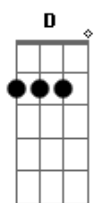

© ukulele-chords.com