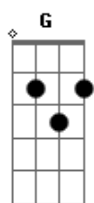

© ukulele-chords.com