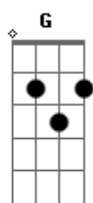

© ukulele-chords.com