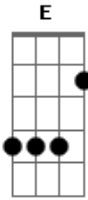

System Of a Down - Nuguns

Tom: **A**

pm

Tuning: Drop D, Down 1 Step (C,G,C,F,A,**D**)

INTERLUDE:

Intro:

INTERLUDE FILL:

CHORUS: (- bend 1/2 step)

pm.

SOLO: (guitar 1) (- bend 1/4 step)

pm.

SOLO: (guitar 2)

FILL:

VERSE: (palm mute) (w/ random harmonics)

pm
 . . .

pm.
 . . .

FILL 2:

Acordes

© ukulele-chords.com

© ukulele-chords.com

© ukulele-chords.com