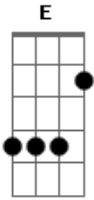

© ukulele-chords.com