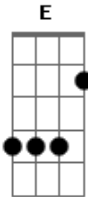

© ukulele-chords.com