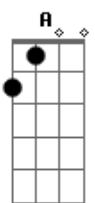

© ukulele-chords.com