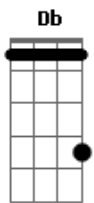

Solo: A F C E
(Guitarra 1)

(Guitarra 2)
(Guitarra 3 - Repete o Solo inteiro)

/

Refrão:

A F C E (Riff 3)
The most loneliest day in my li-----fe
A F C E (Riff 3)
The most loneliest day in my li-----fe

Riff 3:

Am F
Such a lonely day
C E7
And it's mine
Am F C E7 A
It's a day that I'm glad I survi-----ved
Final:

Acordes

© ukulele-chords.com

© ukulele-chords.com

© ukulele-chords.com

© ukulele-chords.com

© ukulele-chords.com