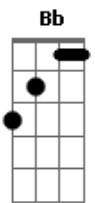

System Of a Down - Lonely Day

Tom: C

Afinação: Db Ab Db Gb Bb Eb
Intro: 2x: Am F C E7
Dedilhado:

Primeira Parte:

Am F
Such a lonely day
C E7
And it's mine
Am F C E7
The most loneliest day in my li-----fe

Am F
Such a lonely day
C E7
Should be banned
Am F C E7
It's a day that I can't sta-----nd

Solo: A F C E
(Guitarra 1)

(Guitarra 2)
(Guitarra 3 - Repete o Solo inteiro)

/

Refrão:

A F C E (Riff 3)
The most loneliest day in my li-----fe
A F C E (Riff 3)
The most loneliest day in my li-----fe

Riff 3:

Am F
Such a lonely day
C E7
And it's mine
Am F C E7 A
It's a day that I'm glad I survi-----ved
Final:

Acordes

© ukulele-chords.com

© ukulele-chords.com

© ukulele-chords.com

© ukulele-chords.com

© ukulele-chords.com