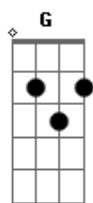

© ukulele-chords.com