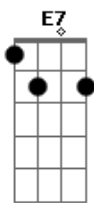

© ukulele-chords.com