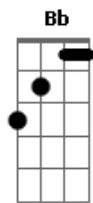

System Of a Down - Lonely Day

Tom: C

Afinação: Db Ab Db Gb Bb Eb

Intro: 2x: Am F C E7

Dedilhado:

Primeira Parte:

Am F
Such a lonely day
C E7
And it's mine
Am F C E7
The most loneliest day in my li-----fe

Am F
Such a lonely day
C E7
Should be banned
Am F C E7
It's a day that I can't sta-----nd

Solo: A F C E
(Guitarra 1)

(Guitarra 2)
(Guitarra 3 - Repete o Solo inteiro)

/

Refrão:

A F C E (Riff 3)
The most loneliest day in my li-----fe
A F C E (Riff 3)
The most loneliest day in my li-----fe

Riff 3:

Am F
Such a lonely day
C E7
And it's mine
Am F C E7 A
It's a day that I'm glad I survi-----ved
Final:

Acordes

© ukulele-chords.com

© ukulele-chords.com

© ukulele-chords.com

© ukulele-chords.com

© ukulele-chords.com