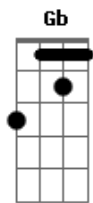

Solo: A F C E
(Guitarra 1)

(Guitarra 2)
(Guitarra 3 - Repete o Solo inteiro)

/

Refrão:

A F C E (Riff 3)
The most loneliest day in my li-----fe
A F C E (Riff 3)
The most loneliest day in my li-----fe

Riff 3:

Am F
Such a lonely day
C E7
And it's mine
Am F C E7 A
It's a day that I'm glad I survi-----ved
Final:

Acordes

© ukulele-chords.com

© ukulele-chords.com

© ukulele-chords.com

© ukulele-chords.com

© ukulele-chords.com