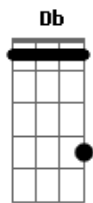

Solo: A F C E
(Guitarra 1)

(Guitarra 2)
(Guitarra 3 - Repete o Solo inteiro)

/

Refrão:

A F C E (Riff 3)
The most loneliest day in my li-----fe
A F C E (Riff 3)
The most loneliest day in my li-----fe

Riff 3:

Am F
Such a lonely day
C E7
And it's mine
Am F C E7 A
It's a day that I'm glad I survi-----ved
Final:

Acordes

© ukulele-chords.com

© ukulele-chords.com

© ukulele-chords.com

© ukulele-chords.com

© ukulele-chords.com