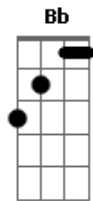

System Of a Down - Lonely Day

Tom: C

Afinação: Db Ab Db Gb Bb Eb

Intro: 2x: Am F C E7

Dedilhado:

Primeira Parte:

Am F
Such a lonely day
C E7
And it's mine
Am F C E7
The most loneliest day in my li-----fe

Am F
Such a lonely day
C E7
Should be banned
Am F C E7
It's a day that I can't sta-----nd

Solo: A F C E
(Guitarra 1)

(Guitarra 2)
(Guitarra 3 - Repete o Solo inteiro)

/

Refrão:

A F C E (Riff 3)
The most loneliest day in my li-----fe
A F C E (Riff 3)
The most loneliest day in my li-----fe

Riff 3:

Am F
Such a lonely day
C E7
And it's mine
Am F C E7 A
It's a day that I'm glad I survi-----ved
Final:

Acordes

© ukulele-chords.com

© ukulele-chords.com

© ukulele-chords.com

© ukulele-chords.com

© ukulele-chords.com