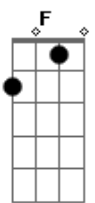

System Of a Down - Lonely Day

Tom: C

Afinação: Db Ab Db Gb Bb Eb
Intro: 2x: Am F C E7
Dedilhado:

Primeira Parte:

Am F
Such a lonely day
C E7
And it's mine
Am F C E7
The most loneliest day in my li-----fe

Am F
Such a lonely day
C E7
Should be banned
Am F C E7
It's a day that I can't sta-----nd

Refrão:

A F C E
The most loneliest day in my li-----fe
A F C E
The most loneliest day in my li-----fe

Segunda parte:

Am F
Such a lonely day
C E7
Shouldn't exist
Am F C E7
It's a day that I'll never mi-----ss

Am F (Riff 1)
Such a lonely day
C E7
And it's mine
Am F C E7
The most loneliest day in my li-----fe
Riff 1:

Ponte - Riff 2:

F E
And if you go
G A

I wanna go with you
F E
And if you die
G A
I wanna die with you
F E
Take your hand
A
And walk away
Riff 2:

Solo: A F C E
(Guitarra 1)

(Guitarra 2)
(Guitarra 3 - Repete o Solo inteiro)

/

Refrão:

A F C E (Riff 3)
The most loneliest day in my li-----fe
A F C E (Riff 3)
The most loneliest day in my li-----fe

Riff 3:

Am F
Such a lonely day
C E7
And it's mine
Am F C E7 A
It's a day that I'm glad I survi-----ved
Final:

Acordes

© ukulele-chords.com