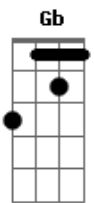

System Of a Down - Lonely Day

Tom: C

Afinação: Db Ab Db Gb Bb Eb
Intro: 2x: Am F C E7
Dedilhado:

Primeira Parte:

Am F
Such a lonely day
C E7
And it's mine
Am F C E7
The most loneliest day in my li-----fe

Am F
Such a lonely day
C E7
Should be banned
Am F C E7
It's a day that I can't sta-----nd

Solo: A F C E
(Guitarra 1)

(Guitarra 2)
(Guitarra 3 - Repete o Solo inteiro)

/

Refrão:

A F C E (Riff 3)
The most loneliest day in my li-----fe
A F C E (Riff 3)
The most loneliest day in my li-----fe

Riff 3:

Am F
Such a lonely day
C E7
And it's mine
Am F C E7 A
It's a day that I'm glad I survi-----ved
Final:

Acordes

© ukulele-chords.com

© ukulele-chords.com

© ukulele-chords.com

© ukulele-chords.com

© ukulele-chords.com