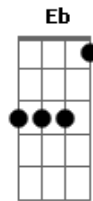

© ukulele-chords.com