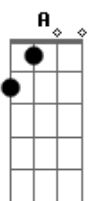

© ukulele-chords.com