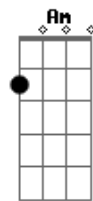

© ukulele-chords.com