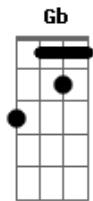

Solo: A F C E
(Guitarra 1)

(Guitarra 2)
(Guitarra 3 - Repete o Solo inteiro)

/

Refrão:

A F C E (Riff 3)
The most loneliest day in my li-----fe
A F C E (Riff 3)
The most loneliest day in my li-----fe

Riff 3:

Am F
Such a lonely day
C E7
And it's mine
Am F C E7 A
It's a day that I'm glad I survi-----ved
Final:

Acordes

© ukulele-chords.com

© ukulele-chords.com

© ukulele-chords.com

© ukulele-chords.com

© ukulele-chords.com