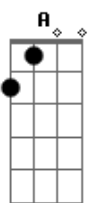

© ukulele-chords.com