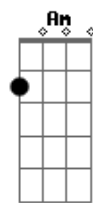

© ukulele-chords.com