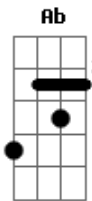

Solo: A F C E
(Guitarra 1)

(Guitarra 2)
(Guitarra 3 - Repete o Solo inteiro)

/

Refrão:

A F C E (Riff 3)
The most loneliest day in my li-----fe
A F C E (Riff 3)
The most loneliest day in my li-----fe

Riff 3:

Am F
Such a lonely day
C E7
And it's mine
Am F C E7 A
It's a day that I'm glad I survi-----ved
Final:

Acordes

© ukulele-chords.com

© ukulele-chords.com

© ukulele-chords.com

© ukulele-chords.com

© ukulele-chords.com