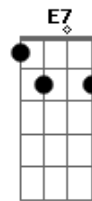

© ukulele-chords.com