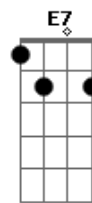

© ukulele-chords.com