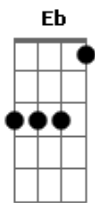

© ukulele-chords.com