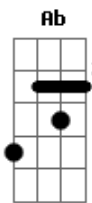

Solo: A F C E
(Guitarra 1)

(Guitarra 2)
(Guitarra 3 - Repete o Solo inteiro)

/

Refrão:

A F C E (Riff 3)
The most loneliest day in my li-----fe
A F C E (Riff 3)
The most loneliest day in my li-----fe

Riff 3:

Am F
Such a lonely day
C E7
And it's mine
Am F C E7 A
It's a day that I'm glad I survi-----ved
Final:

Acordes

© ukulele-chords.com

© ukulele-chords.com

© ukulele-chords.com

© ukulele-chords.com

© ukulele-chords.com