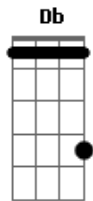

Solo: A F C E
(Guitarra 1)

(Guitarra 2)
(Guitarra 3 - Repete o Solo inteiro)

/

Refrão:

A F C E (Riff 3)
The most loneliest day in my li-----fe
A F C E (Riff 3)
The most loneliest day in my li-----fe

Riff 3:

Am F
Such a lonely day
C E7
And it's mine
Am F C E7 A
It's a day that I'm glad I survi-----ved
Final:

Acordes

© ukulele-chords.com

© ukulele-chords.com

© ukulele-chords.com

© ukulele-chords.com

© ukulele-chords.com