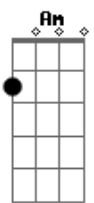

© ukulele-chords.com