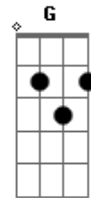

© ukulele-chords.com