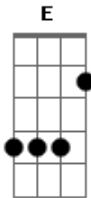

© ukulele-chords.com