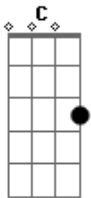

System Of a Down - Lonely Day

Tom: C

Verso 1:

Am F C E
Such a lonely day, and its mine
Am F C E
The most lonliest day of my life
Am F C E
such a lonely day, should be banned
Am F C E
Its a day that I cant stand

Refrão 1:

Am F C E
The most lonliest day of my life
Am F C E
the most lonliest day of my life

Verso 2:

Am F C E
such a lonely day, shouldn't exist
Am F C E

its a day that i'll never miss
Am F C E
such a lonely day, and its mine
Am F C E
the most lonliest day of my life

Refrão 2:

F E G Am
and if you go, I wanna go with you
F E G Am
and if you die, I wanna die with you
F E
take your hand and walk away

Final:

Am F C E
The most lonliest day of my life x3

Am F C E
Such a lonely day, and its mine
Am F C E
Its a day that I'm glad I survived

Acordes

© ukulele-chords.com