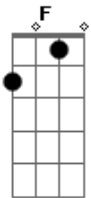

© ukulele-chords.com