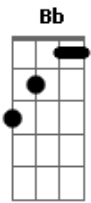

© ukulele-chords.com