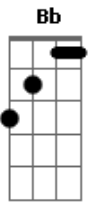

System Of a Down - Link, He Come To Town

Tom: **D**

G **Bb**
Link, he come to town
Eb **Bb**
Come to save the Princess Zelda
Cm
Ganon took her away
Bb
Now the children don't play
A7 **D**
But they will when Link saves the day
Hallelujah!
G **Bb**
Now Link, fill up your hearts
Eb **Bb**
So you can shoot your sword with power

Cm
And when you're feeling all down
Bb
The fairy will come around
A7 **D**
So you'll be brave, and not a sissy coward

G **Bb**
Now Link has saved the day
Eb **Bb**
Put Ganon in his grave
Cm
So now Zelda is free
Bb
And now our hero shall be
A7 **D** **G**
Link! I think your name shall go down into history

(flauta - tocada ao fundo durante os versos)

Acordes

© ukulele-chords.com

© ukulele-chords.com

© ukulele-chords.com

© ukulele-chords.com

© ukulele-chords.com

© ukulele-chords.com