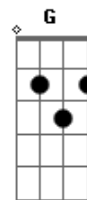

© ukulele-chords.com