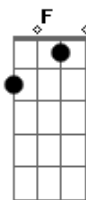

System Of a Down - Highway Song

Tom: C

Base II:

Intro: 2 guitar

Verse

```

      xxxx
      |-----|
      |-----|
      |-----|
      |0-0000|
      |0-0000|
      |0-0000|
  
```

Riff 8

Toque as notas sob o "x" abafadas.

```

      |-----|
      |-----|
      |--777--7|
      |00---00-|
      |00---00-|
      |00---00-|
  
```

Riff 9

Ordem da música:

Riff 1 2x
 Riff 2 2x
 Riff 3 4x
 Base I
 Riff 4
 Riff 5
 Riff 6
 Base I
 Riff 4
 Riff 5
 Riff 6
 Riff 5
 Riff 6
 Riff 7 2x
 Riff 1
 Riff 2 2x
 Base II 2x
 Riff 8 12x
 Riff 7 4x
 Riff 3 3x
 Riff 9

Base I:

Our days are never coming back.

Acordes

© ukulele-chords.com

© ukulele-chords.com

© ukulele-chords.com

© ukulele-chords.com

© ukulele-chords.com