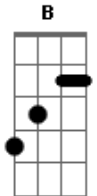

© ukulele-chords.com