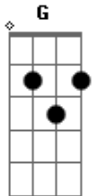

System Of a Down - Ego Brain

Tom: **F**

Ae, fiquem ligados, cordas afinadas em **C G C F A D**

A

2x:

1x:

B

C

B

C 2x

A

D

Acordes

© ukulele-chords.com

© ukulele-chords.com

© ukulele-chords.com