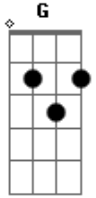

System Of a Down - Ego Brain

Tom: **F**

Ae, fiquem ligados, cordas afinadas em **C G C F A D**

A

2x:

1x:

B

C

B

C 2x

A

D

Acordes

© ukulele-chords.com

© ukulele-chords.com

© ukulele-chords.com