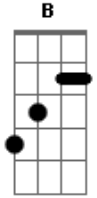

© ukulele-chords.com