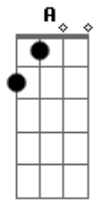

© ukulele-chords.com