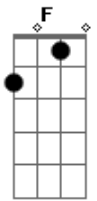

© ukulele-chords.com