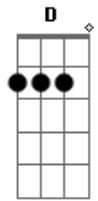

© ukulele-chords.com