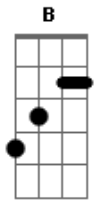

System Of a Down - Cigaro (mezmerize)

Tom: **B**

Bridge

Afinação: Drop **C** (**C G C F A D**)

Cant U see that i love my #$$!

Intro:

My #$$ is much bigger than yours!

We\'re the Regulators that deregulate

Chorus

Same thing but when they Scream

Acordes

© ukulele-chords.com