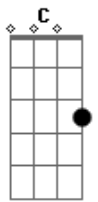

© ukulele-chords.com