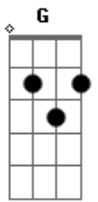

© ukulele-chords.com