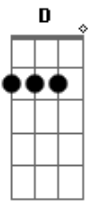

© ukulele-chords.com