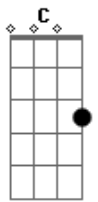

System Of a Down - Cigaro

Tom: **F**

End Chorus On

Tuning: Drop **C** (**C G C F A D**)
Intro:

Bridge

End Intro On

Cant U see that i love my #\$\$!

My #\$\$ is much bigger than yours!

We\'re the Regulators that deregulate

Chorus (cool in denial)

This is a new soad song that\'s gonna come out in spring 2005 in their new album, which is called Mesmerise

Acordes

© ukulele-chords.com

© ukulele-chords.com