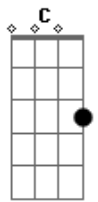

System Of a Down - Cigaro

Tom: **F**

End Chorus On

Tuning: Drop **C** (**C G C F A D**)
Intro:

Bridge

End Intro On

Cant U see that i love my #\$\$!

My #\$\$ is much bigger than yours!

We\'re the Regulators that deregulate

Chorus (cool in denial)

This is a new soad song that\'s gonna come out in spring 2005 in their new album, which is called Mesmerise

Acordes

© ukulele-chords.com

© ukulele-chords.com