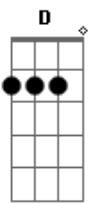

© ukulele-chords.com