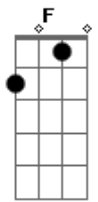

System Of a Down - Cigaro

Tom: **F**

End Chorus On

Tuning: Drop **C** (**C G C F A D**)
Intro:

Bridge

End Intro On

Cant U see that i love my #$$!

My #$$ is much bigger than yours!

We\'re the Regulators that deregulate

Chorus (cool in denial)

This is a new soad song that\'s gonna come out in spring 2005 in their new album, which is called Mesmerise

Acordes

© ukulele-chords.com