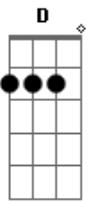

© ukulele-chords.com