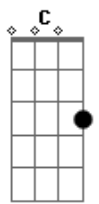

System Of a Down - Cigaro

Tom: **F**

End Chorus 0n

Tuning: Drop **C** (**C G C F A D**)
Intro:

Bridge

End Intro 0n

Cant U see that i love my #\$\$!

My #\$\$ is much bigger than yours!

We\'re the Regulators that deregulate

Chorus (cool in denial)

This is a new soad song that\'s gonna come out in spring 2005 in their new album, which is called Mesmerise

Acordes

© ukulele-chords.com

© ukulele-chords.com