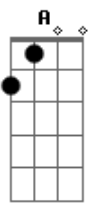

© ukulele-chords.com