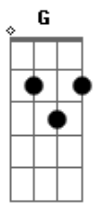

© ukulele-chords.com