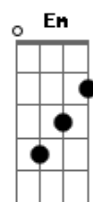

ukulele-chords.com