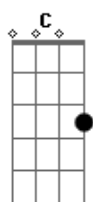

ukulele-chords.com