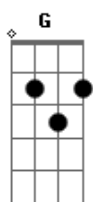

ukulele-chords.com