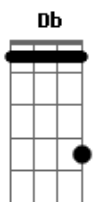

SYML - Girl (Acoustic)

tom:
Db (forma dos acordes no tom de G)
Capostraste na 6ª casa

Girl, perfectly her, broken and hurt
Soft and asleep in the morning gray
Shake off the night and don't hide your face
The sun lights the world with a single flame
I want you to see this

Today and all of your days, I'll wear your pain
Heal what I can in your troubled mind
Sometimes our bodies will hurt for some time
And the beauty in that can be hard to find

I want you to find it
I want you to see this
So run, wake up and run my little one
I wanna tear down these walls that can't hold you inside
And rip out the cords and uncover your eyes
We'll make our escape in the dark of night
I need you to see this
Girl, You'll see the world and you'll come to learn
That falling in love is a strange work of art
All of your battles will shape who you are
And know that your scars are my favorite part
I want you to know this

Acordes

ukulele-chords.com