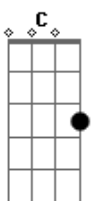

© ukulele-chords.com