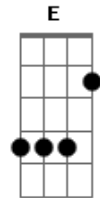

© ukulele-chords.com