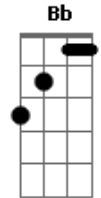

© ukulele-chords.com