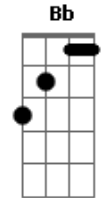

© ukulele-chords.com