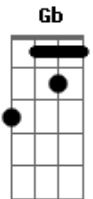

© ukulele-chords.com