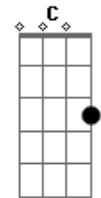

© ukulele-chords.com