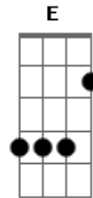

© ukulele-chords.com