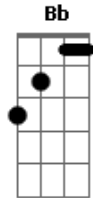

© ukulele-chords.com