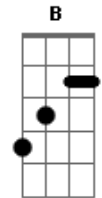

© ukulele-chords.com