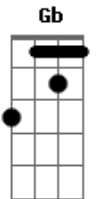

© ukulele-chords.com