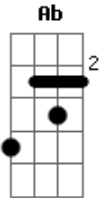

© ukulele-chords.com