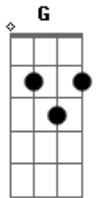

Floyd

a true artist in every way possible

Chords:

G	Ab	A	Bb	B	E	D	Bb	C	F
3	4	5	6	7	0		1	0	1
3	4	5	6	7	0	3		3	1 1
4	5	6	7	8	1	2		3	0 2
5	6	7	8	9	2	0		3	2 3
5	6	7	8	9	2	0		1	3 3
3	4	5	6	7	0	2		x	x 1

Intro:

G

Ah Ah Ah Ah Ah Ah Ah

D

C

I've been looking all over the place

Ab

for a place for me.

Gb

E

Gb

Ab

Bb

E

But it ain't anywhere, it just ain't anywhere

Acordes

© ukulele-chords.com

© ukulele-chords.com