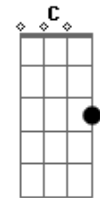

© ukulele-chords.com