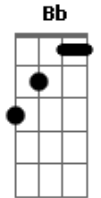

© ukulele-chords.com