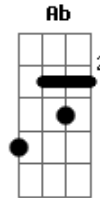

© ukulele-chords.com