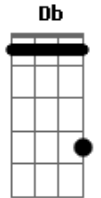

Floyd

a true artist in every way possible

Chords:

G	Ab	A	Bb	B	E	D	Bb	C	F
3	4	5	6	7	0		1	0	1
3	4	5	6	7	0	3		3	1 1
4	5	6	7	8	1	2		3	0 2
5	6	7	8	9	2	0		3	2 3
5	6	7	8	9	2	0		1	3 3
3	4	5	6	7	0	2		x	x 1

Intro:

G

Ah Ah Ah Ah Ah Ah Ah

D

C

I've been looking all over the place

Ab

for a place for me.

Gb

E

Gb

Ab

Bb

E

But it ain't anywhere, it just ain't anywhere

Acordes

© ukulele-chords.com

© ukulele-chords.com