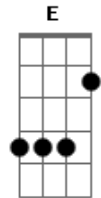

© ukulele-chords.com