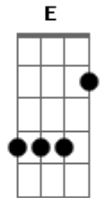

© ukulele-chords.com