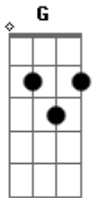

Floyd

a true artist in every way possible

Chords:

G	Ab	A	Bb	B	E	D	Bb	C	F
3	4	5	6	7	0		1	0	1
3	4	5	6	7	0	3		3	1 1
4	5	6	7	8	1	2		3	0 2
5	6	7	8	9	2	0		3	2 3
5	6	7	8	9	2	0		1	3 3
3	4	5	6	7	0	2		x	x 1

Intro:

G

Ah Ah Ah Ah Ah Ah Ah

D

C

I've been looking all over the place

Ab

for a place for me.

Gb

E

Gb

Ab

Bb

E

But it ain't anywhere, it just ain't anywhere

Acordes

© ukulele-chords.com

© ukulele-chords.com