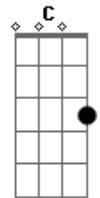

© ukulele-chords.com