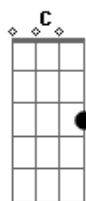

© ukulele-chords.com