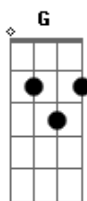

Syd Barrett - If It's In You

Tom: G
Intro: G

Yes I'm th-i-nking of this, yes I am
Puddle town, tom was the underground
Hold you t-i-ghter so close, yes you are
Please hold on to the steel rail
Colonel with gloves
draughts leeches
He isn't loved on 'sundays mail'
All the fives crock henrietta
She's mean go-getter

Gotta write her a letter.

Did I w-i-nk(in') of this, I am
Yum, yummy, yum, don't, yummy, yum, yom, yom...
Yes, I'm th-i-nking of this, in steam
Skeleton kissed to the steel rail
Fleas in pamela gloves
draughts leeches
Chugging along with a funnel of steam
All the fives crock henrietta
She's mean go-getter
Gotta write her a letter...

Acordes