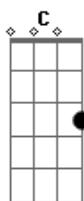

© ukulele-chords.com