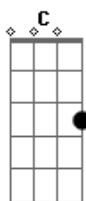

© ukulele-chords.com