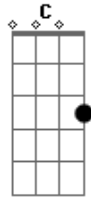

© ukulele-chords.com