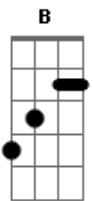

Syd Barrett - Here I Go

Tom: A

B This is a story 'bout a girl that I knew
 she didn't like my songs
Gb and that made me feel blue
 she said: "a big band is far better than you"...

A She don't rock 'n' roll, **Eb11 Bm7** she don't like it
A she don't do the stroll, **Eb11 Bm7** well she don't do it right

E and forget that old band.

D I strolled around to her pad **Dm A A7**
D her light was off and that's bad **Dm A E**
D her sister said that my girl was gone **Dm A Gb**
B "But come inside, boy, and play, play, play me a song!" **E**

(w/PART I)
 I said "Yeah! Here I go"
 She's kinda cute, don't you know?
 That after a while of seeing her smile
 I knew we could make it, make it in style!

(w/PART II)
 So now I've got all I need
 She and I are in love, we've agreed
 she likes this song and my others too
 so now you see my world is...
 because of this tune!

(w/PART I)
 What a boon this tune!
 I tell you soon
 We'll be lying in bed, happily wed,
 and I won't think of that girl
 or what she said...

Acordes

© ukulele-chords.com

© ukulele-chords.com

© ukulele-chords.com