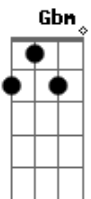

© ukulele-chords.com

© ukulele-chords.com