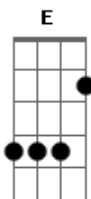

© ukulele-chords.com