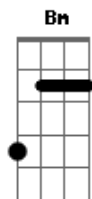

© ukulele-chords.com