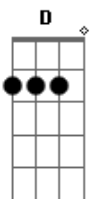

Switchfoot - Your Love Is a Song

Tom: A

(intro 2x) Gbm D A E

(verse 1)

Gbm7
i hear you breathing in
another day begins D Gbm7 E
Gbm7
the stars are falling out
my dreams are fading now, D Gbm7 E fading out

(pre-chorus 1)

I've been keeping my eyes wide open D Gbm7 E
I've been keeping my eyes wide open D Gbm7 E

(chorus 1)

Gbm D
your love is a symphony A E
All around me, running through me Gbm D
your love is a melody A E
Underneath me, running to me Bm D
your love is a song

(verse 2)

Gbm7
the dawn is fire bright
against the city lights D Gbm7 E
Gbm7
the clouds are glowing now
the moon is blacking out D Gbm7 E

(pre-chorus 2)

I've been keeping my mind wide open D Gbm7 E
I've been keeping my mind wide open D Gbm7 E

Your love is a song

(chorus 2)

Gbm D
your love is a symphony A E
All around me, running to me Gbm D
your love is a melody A E
Underneath me, running to me Gbm D
your love is a song A E
your love is a song Gbm D
your love is a song A E
your love is strong

(prechorus 3)

With my eyes wide open D Gbm7 E
I've got my eyes wide open D Gbm7 E
I've been keeping my hopes unbroken D Gbm7 E
Yeah! yeah! D Gbm7 E

(chorus 3)

Gbm D
your love is a symphony A E
All around me, running through me Gbm D
your love is a melody A E
Underneath me, running to me Bm D
your love is a song Gbm E D
yeeeeeeaaaah! Gbm E D
yeeeeeeaaaah! Gbm E D
your love is my remedy! Bm D
Oh, your love is a song

Acordes

© ukulele-chords.com

© ukulele-chords.com

© ukulele-chords.com

© ukulele-chords.com

© ukulele-chords.com

© ukulele-chords.com