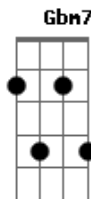

© ukulele-chords.com