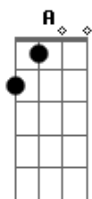

Switchfoot - Your Love Is a Song

Tom: A

(intro 2x) Gbm D A E

(verse 1)

Gbm7
i hear you breathing in
another day begins D Gbm7 E
Gbm7
the stars are falling out
my dreams are fading now, D Gbm7 E fading out

(pre-chorus 1)

I've been keeping my eyes wide open D Gbm7 E
I've been keeping my eyes wide open D Gbm7 E

(chorus 1)

Gbm D
your love is a symphony A E
All around me, running through me Gbm D
your love is a melody A E
Underneath me, running to me Bm D
your love is a song

(verse 2)

Gbm7
the dawn is fire bright
against the city lights D Gbm7 E
Gbm7
the clouds are glowing now
the moon is blacking out D Gbm7 E

(pre-chorus 2)

I've been keeping my mind wide open D Gbm7 E
I've been keeping my mind wide open D Gbm7 E

Your love is a song

(chorus 2)

Gbm D
your love is a symphony A E
All around me, running to me Gbm D
your love is a melody A E
Underneath me, running to me Gbm D
your love is a song A E
your love is a song Gbm D
your love is a song A E
your love is strong

(prechorus 3)

With my eyes wide open D Gbm7 E
I've got my eyes wide open D Gbm7 E
I've been keeping my hopes unbroken D Gbm7 E
Yeah! yeah! D Gbm7 E

(chorus 3)

Gbm D
your love is a symphony A E
All around me, running through me Gbm D
your love is a melody A E
Underneath me, running to me Bm D
your love is a song Gbm E D
yeeeeeeaaaah! Gbm E D
yeeeeeeaaaah! Gbm E D
your love is my remedy! Bm D
Oh, your love is a song

Acordes