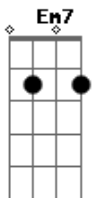

Switchfoot - You

Tom: C
Intro: d: Am F C G 2x

Am F C G
There's always something in the way
Am F C G
There's always something getting through
Am F C F C G
But it's not me, it's you, it's you
Am F C G
Sometimes ignorance rings true
Am F C
But hope is not in what I know
G Am F C F C G
Not in me, it's in you, it's in you
Am F7
(It's all I know) 3x
Am F C G
I find peace when I'm confused
Am F C
I find hope when I'm let down
G Am F C F C G
Not in me, but in you, in you
Am F C G

I hope to lose myself for good
Am F C
I hope to find it in the end
G Am F C F C G
Not in me, in you, in you
Am F7
(It's all I know) 3x
F C
(In you) 4x Dm7 :%:%:%: Em7 :%:%:%: F
Am F C G
There's always something in the way
Am F C
There's always something getting through
G Am F Am F Am
But it's not me it's you, it's you...

C
e|--3--
B|--3--
G|--0--
D|--2--
A|--3--
E|-----

Acordes

© ukulele-chords.com

© ukulele-chords.com

© ukulele-chords.com

© ukulele-chords.com

© ukulele-chords.com

© ukulele-chords.com