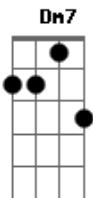

Switchfoot - You

Tom: C
Intro: d: Am F C G 2x

Am F C G
There's always something in the way
Am F C G
There's always something getting through
Am F C F C G
But it's not me, it's you, it's you
Am F C G
Sometimes ignorance rings true
Am F C
But hope is not in what I know
G Am F C F C G
Not in me, it's in you, it's in you
Am F7
(It's all I know) 3x
Am F C G
I find peace when I'm confused
Am F C
I find hope when I'm let down
G Am F C F C G
Not in me, but in you, in you
Am F C G

I hope to lose myself for good
Am F C
I hope to find it in the end
G Am F C F C G
Not in me, in you, in you
Am F7
(It's all I know) 3x
F C
(In you) 4x Dm7 :%:%:%: Em7 :%:%:%: F
Am F C G
There's always something in the way
Am F C
There's always something getting through
G Am F Am F Am
But it's not me it's you, it's you...

C
e|--3--
B|--3--
G|--0--
D|--2--
A|--3--
E|-----

Acordes

© ukulele-chords.com

© ukulele-chords.com

© ukulele-chords.com

© ukulele-chords.com

© ukulele-chords.com

© ukulele-chords.com