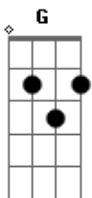

Switchfoot - You

Tom: C
Intro: d: Am F C G 2x

Am F C G
There's always something in the way
Am F C G
There's always something getting through
Am F C F C G
But it's not me, it's you, it's you
Am F C G
Sometimes ignorance rings true
Am F C
But hope is not in what I know
G Am F C F C G
Not in me, it's in you, it's in you
Am F7
(It's all I know) 3x
Am F C G
I find peace when I'm confused
Am F C
I find hope when I'm let down
G Am F C F C G
Not in me, but in you, in you
Am F C G

I hope to lose myself for good
Am F C
I hope to find it in the end
G Am F C F C G
Not in me, in you, in you
Am F7
(It's all I know) 3x
F C
(In you) 4x Dm7 :%:%:%: Em7 :%:%:%: F
Am F C G
There's always something in the way
Am F C
There's always something getting through
G Am F Am F Am
But it's not me it's you, it's you...

C
e|--3--
B|--3--
G|--0--
D|--2--
A|--3--
E|-----

Acordes

© ukulele-chords.com

© ukulele-chords.com

© ukulele-chords.com

© ukulele-chords.com

© ukulele-chords.com

© ukulele-chords.com