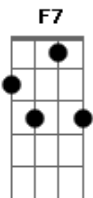

Switchfoot - You

Tom: C
Intro: d: Am F C G 2x

Am F C G
There's always something in the way
Am F C G
There's always something getting through
Am F C F C G
But it's not me, it's you, it's you
Am F C G
Sometimes ignorance rings true
Am F C
But hope is not in what I know
G Am F C F C G
Not in me, it's in you, it's in you
Am F7
(It's all I know) 3x
Am F C G
I find peace when I'm confused
Am F C
I find hope when I'm let down
G Am F C F C G
Not in me, but in you, in you
Am F C G

I hope to lose myself for good
Am F C
I hope to find it in the end
G Am F C F C G
Not in me, in you, in you
Am F7
(It's all I know) 3x
F C
(In you) 4x Dm7 :%:%:%: Em7 :%:%:%: F
Am F C G
There's always something in the way
Am F C
There's always something getting through
G Am F Am F Am
But it's not me it's you, it's you...

C
e|--3--
B|--3--
G|--0--
D|--2--
A|--3--
E|-----

Acordes

© ukulele-chords.com

© ukulele-chords.com

© ukulele-chords.com

© ukulele-chords.com

© ukulele-chords.com

© ukulele-chords.com