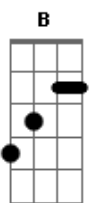

Switchfoot - Only Hope

Tom: D
Intro: 2x:

Em7 G Bm7 Em C G C B

Primeira Parte:

Em7 G Bm7 Em
There's a song that's inside
C G C B

Of my soul
Em7 G Bm7 Em
It's the one that I've tried
C G C B

To write over and over again

Em7 G
I'm awake in the
Bm7 Em C G C B
In finite cold

Em7 G Bm7 Em
But you sing to me o ver
C G C B

And over, and over again

Refrão:

E E7M A
So I lay my head back down

E E7M A
And I lift my hands and pray

Dbm
To be only yours

A Dbm
I pray to be only yours
C7M

I know now you're my only
Em7 G Bm7 Em C G C B
Hope

Segunda Parte:

Em7 G Bm7 E
Sing to me all the songs
C G C B

Of the stars
Em7 G Bm7 Em
Of your galaxy dan cing
C G C B

And laughing and laughing again
Em7 G Bm7 Em
When it feels like my dreams
C G C B

Are so far
Em7 G Bm7 Em
Sing to me of the plans
C G C B

That you have for me over again

Refrão:

E E7M A
And I lay my head back down

E E7M A
And I lift my hands and pray

Acordes

© ukulele-chords.com