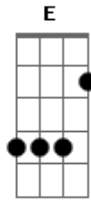

© ukulele-chords.com