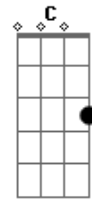

© ukulele-chords.com