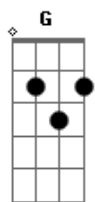

Switchfoot - Meant to live

Tom: G

Afinação em D

[INT] -> Bm - A - E - G - A

Verse 1:

G
Fumbling his confidence
And wondering why the world has passed him by
G
Hoping that he's bid more than arguments
Riff 1
And failed attempts to fly

CHORUS:

G A Bm E
We were meant to live for so much more (Have we lost ourselves?)
G E
Somewhere we live inside (2x)
G A Bm E
We were meant to live for so much more (Have we lost ourselves?)

G E
Somewhere we live inside

Verse 2: (igual ao Verse 1)

Dreaming about Providence
And whether mice or men have second tries
Maybe we've been living with our eyes half open
Maybe we're bent and broken

(CHORUS)

(INTRO)

D G
We want more than this world's got to offer (2x)
D G
We want more than the wars of our fathers
C G
And everything inside screams for second life

D
We were meant to life for so much more (Have we lost ourselves?)

D
We were meant to live (2x)
Fim -> intro até o E

Riff 1 -> F#,D,E,D,F#,D,F##- F#,D,E,D,F#,D,F#

Acordes

© ukulele-chords.com

© ukulele-chords.com