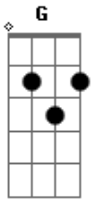

Switchfoot - Meant to live

Tom: G

Afinação em D

[INT] -> Bm - A - E - G - A

Verse 1:

G
Fumbling his confidence
And wondering why the world has passed him by
G
Hoping that he's bid more than arguments
Riff 1
And failed attempts to fly

CHORUS:

G A Bm E
We were meant to live for so much more (Have we lost ourselves?)
G E
Somewhere we live inside (2x)
G A Bm E
We were meant to live for so much more (Have we lost ourselves?)

G E
Somewhere we live inside

Verse 2: (igual ao Verse 1)

Dreaming about Providence
And whether mice or men have second tries
Maybe we've been living with our eyes half open
Maybe we're bent and broken

(CHORUS)
(INTRO)

D G
We want more than this world's got to offer (2x)
D G
We want more than the wars of our fathers
C G
And everything inside screams for second life

D
We were meant to life for so much more (Have we lost ourselves?)

D
We were meant to live (2x)
Fim -> intro até o E

Riff 1 -> F#,D,E,D,F#,D,F##- F#,D,E,D,F#,D,F#

Acordes

© ukulele-chords.com