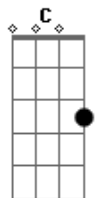

© ukulele-chords.com