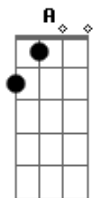

© ukulele-chords.com