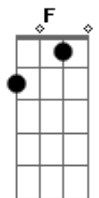

Switchfoot - Innocence Again

Tom: F

Dm Bb F A (Introdução)
Dm Do you remember when **Bb**
You were way back then **F**
You held the world inside your hands **A Bb**
F When you told me love was the strongest stuff
Your strength was innocence **A**
But, oh man **Bb**
F The signs of the times are omens
Bb You're starting the day
In no man's land again **C**
Dm Who are you gonna be? **Bb**
A When you're on your knees, who do you believe?
Oh oh oh
Dm Fear is a lonely man **F**
You've been given innocence, **Bb**
C You've been given innocence again
Dm You should know by now **Bb**

That the darkest hour **F**
Is when your broken heart goes down **A**
Dm It's a bitter end when the sweet begins **Bb** **F**
Dm Grace is sufficiency **A**
But, oh dear, we'll never deserve it **Bb** **F**
No dear, we never could earn it **Bb** **F**
Now, here, the choice is yours **C**
Dm Grace is high and low **Bb** **F**
Grace is high and low **A** **Dm**
Grace is high and low **Bb** **F** **A**
A We'll never be the same
Dm Who are you gonna be? **Bb** **F**
A When you're on your knees, who do you believe?
Oh oh oh
Dm Fear is a lonely man **F**
You've been given innocence, **Bb**
C you've been given innocence again

Acordes

© ukulele-chords.com