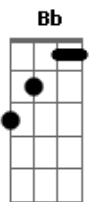

Switchfoot - Fatal Wound

Tom: G
Intro: /Verse

F Bb F Bb G

Chorus

D G D G

D G Bb D G D G

D G D G

Verse 2

(1st Guitar)

F Bb F Bb G

(2nd Guitar)

(repeat Chorus)

Acordes

© ukulele-chords.com

© ukulele-chords.com

© ukulele-chords.com