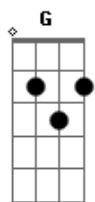

Switchfoot - Fatal Wound

Tom: G
Intro: /Verse

F Bb F Bb G

Chorus

D G D G

D G Bb D G D G

D G D G

Verse 2

(1st Guitar)

F Bb F Bb G

(2nd Guitar)

(repeat Chorus)

Acordes

© ukulele-chords.com

© ukulele-chords.com

© ukulele-chords.com