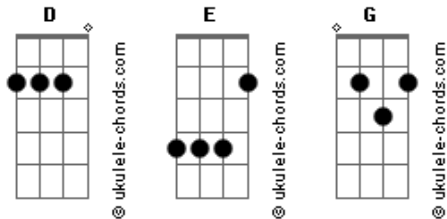

# Switchfoot - Economy Of Mercy

Tom: **D**

Album: Learning To Breathe  
 Tabbed by: timmy3125  
 Tuning: Standard (EADGBE)

from the album Learning To Breathe. The guitar uses a lot of individual note picking and simple chords. Its a simple song and here's how I play it. If you like it, go ahead and rate it!  
 Intro: Basically, you just make a **G** chord and hit these individual notes. You play this 4x through and there is a little bit of variation sometimes with the individual notes but this is most of it.  
 At the end of the 2nd time you play the extra fill that goes in between the two divisions of the intro. Then repeat this again.

through (0:15) and then again just before the verse.

VERSE 1:  
**G** **D** **D** **G** **G** **D** **D** **G**

PRECHORUS: "Where will I find you?" For the 1st chord here, make sure you do an upstroke on the 1st chord or it will sound wrong!

## Acordes

The rest of the chords can just be played with normal downstrokes.

CHORUS: This is played 2 times but there are some extra individual notes added in some places. These are the notes you use though and you can mess around with them if you want.

transition to verse:

VERSE 2: Once again there is a lot of variation to the individual notes but these are the notes you use.

BRIDGE: "Where was I when the world was made"

"I'm lost without you here"  
 Use up and down strokes and play till Outro.