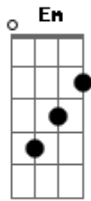

Switchfoot - Chem 6a

Tom: G
Intro: and verse

CHORUS

Em G Em D C
I dont wanna be here, I dont wanna see this now

D Em D G
Its all wrong but its all right.

(REPEAT)

1st Bridge

then strum hard and aggressively :

G Bm C D then on the G string" G|-----12/14--14/15--12-
-12h14--12

or there is a 2nd guitar doing somthin like this:

2nd Verse

G C D
G
And I dont know what love is and i dont know who i am

C D
And if I ever wanna find out- I'll watch the movie

repeat- then kick it into the original verse tab

end riff
(is somthin like this)

Acordes

© ukulele-chords.com

© ukulele-chords.com

© ukulele-chords.com

© ukulele-chords.com

© ukulele-chords.com