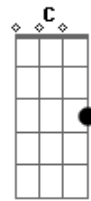

Switchfoot - Chem 6a

Tom: G
Intro: and verse

CHORUS

Em G Em D C
I dont wanna be here, I dont wanna see this now

D Em D G
Its all wrong but its all right.

(REPEAT)

1st Bridge

then strum hard and aggressively :

G Bm C D then on the G string" G|-----12/14--14/15--12-
-12h14--12

or there is a 2nd guitar doing somthin like this:

2nd Verse

G C D
G
And I dont know what love is and i dont know who i am

C D
And if I ever wanna find out- I'll watch the movie

repeat- then kick it into the original verse tab

end riff
(is somthin like this)

Acordes

© ukulele-chords.com

© ukulele-chords.com

© ukulele-chords.com

© ukulele-chords.com

© ukulele-chords.com