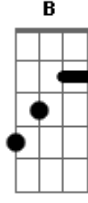

C
© ukulele-chords.com

B
© ukulele-chords.com