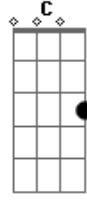

A
© ukulele-chords.com

C
© ukulele-chords.com