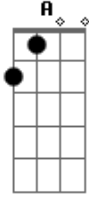

D
© ukulele-chords.com

A
© ukulele-chords.com