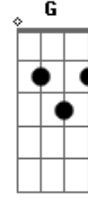

B
© ukulele-chords.com

G
© ukulele-chords.com