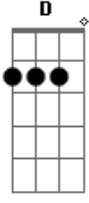

-12-12-12-12-12-12-12-12-12-12-12-12-12-12-12-12--|A-
-10-10-10-10-10-10-10-10-----|E-----
-----|Note: the second
time I play this after desperation then back to verse G-----
-----9---|D-----12--|A-----12--|E-----2slide
10---|Chorus: Is this what they call freedom Is this what they
call pain Is this what they call discontented fame It'll be a
day like this one when the world caves in Strum these chords: D
xx0234 Asus4 x02232 G 320033 B x24430 e -----
-----|B 10-10-10-10-
-----10-10-10-10-----|G
11-11-11-11-11-11-11-11-11-11-11-11-9---9-----|D
12-12-12-12-12-12-12-12-12-12-12-12-12-12-12-12--10p9-10p9-----|A
-----10-10-10-10-----10-10-x-x-----|E
-----10-10-----|play
this with thumb I am singing this one like a broken piece of
glasse - play open string - this part is strummed, I think B
-13-13-13-13-10-10-10-10-----|G
-11-11-11-11-11-11-11-11---Repeat-----|D
-12-12-12-12-12-12-12-12-----|A -10-10-10-10-
play open string-----|E-----x-x-x-x-x-
-----|mute with thumb You get the idea.... God
Bless!! Once again another great song

Acordes

D
© ukulele-chords.com