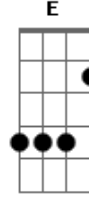

G
© ukulele-chords.com

E
© ukulele-chords.com