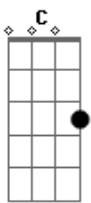

Switchfoot - Afterlife

Tom: C
Intro: 2x: Am

Am
I've tasted fire

I'm ready to come alive
Am
I can't just shut it up

And think that I'm alright
F
I'm ready now
G Am Am
I'm not waiting for the afterlife

Am
I'm ready to run away
Am
The sunlight covers my skin
Am
The way I feel inside
Am
The way the day begins
F
I'm ready now
G
I'm not waiting for the other side
F G
I'm ready now, I'm ready now

Am C
Cause every day a world is made
F Dm
A chance to change but I feel the same
Am C
And I wonder why would I wait till I die
F
To come alive
F
I'm ready now
G
I'm not waiting for the afterlife

(Am) (4x)

Am
I still believe we can live forever
Am F
You and I, we're here forever now
Dm
Forever now, forever

Am
I still believe we are together
Am F
You and I, we're here together now
Dm F Dm
Forever now, forever now, and ever now

Am C
Cause every day a world is made
F Dm
A chance to change but I feel the same
Am C
And I wonder why would I wait till I die
F
To come alive
F
I'm ready now
G
I'm not waiting for the afterlife

Solo: Cm Eb Ab F Cm Eb F G

Am C
Every day a choice is made
F Dm
Every day I choose my faith
Am C
And I wonder why would I wait till I die
F Dm
To come alive, to come alive
Am C
Every day, every day
F Dm
Every day still I feel the same
Am C
And I wonder why would I wait till I die
F
To come alive

I'm ready now
G
I'm not waiting for the afterlife
F G
I'm ready now, I'm ready now

I'm ready now, I'm ready
F
I'm ready now
G
I'm not waiting for the afterlife

Final 4x: Am

Acordes

© ukulele-chords.com