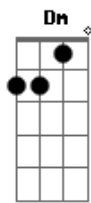

© ukulele-chords.com