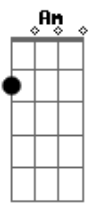

Am C
Every day a choice is made
F Dm
Every day I choose my faith
Am C
And I wonder why would I wait till I die
F Dm
To come alive, to come alive
Am C
Every day, every day
F Dm
Every day still I feel the same
Am C
And I wonder why would I wait till I die
F
To come alive

I'm ready now
G
I'm not waiting for the afterlife
F G
I'm ready now, I'm ready now

I'm ready now, I'm ready
F
I'm ready now
G
I'm not waiting for the afterlife

Final 4x: Am

Acordes

© ukulele-chords.com

© ukulele-chords.com