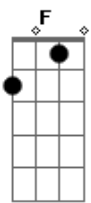

Am C
Every day a choice is made
F Dm
Every day I choose my faith
Am C
And I wonder why would I wait till I die
F Dm
To come alive, to come alive
Am C
Every day, every day
F Dm
Every day still I feel the same
Am C
And I wonder why would I wait till I die
F
To come alive

I'm ready now
G
I'm not waiting for the afterlife
F G
I'm ready now, I'm ready now

I'm ready now, I'm ready
F
I'm ready now
G
I'm not waiting for the afterlife

Final 4x: Am

Acordes

© ukulele-chords.com

© ukulele-chords.com