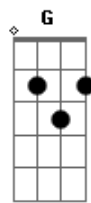

© ukulele-chords.com