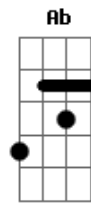

© ukulele-chords.com