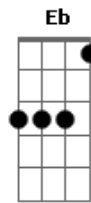

© ukulele-chords.com