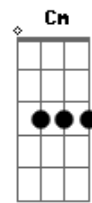

© ukulele-chords.com