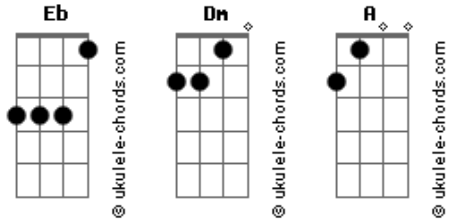

Swell - Yes And No

Tom: **Eb**

official website :

Chords (can be played instead of guitar1): **Gm**, **Dm**

Played on keyboard, arranged for guitar. **A** beautiful instrumental and psychedelic song...

Guitar1 :

Acordes

Guitar2 fig.1 :

```
-----10-----|
-----11-----10-----|
-----12-----|
|
-----10--12--13--|
-----|
```

play fig.1 two times before fig.2

Guitar2 fig.2 :