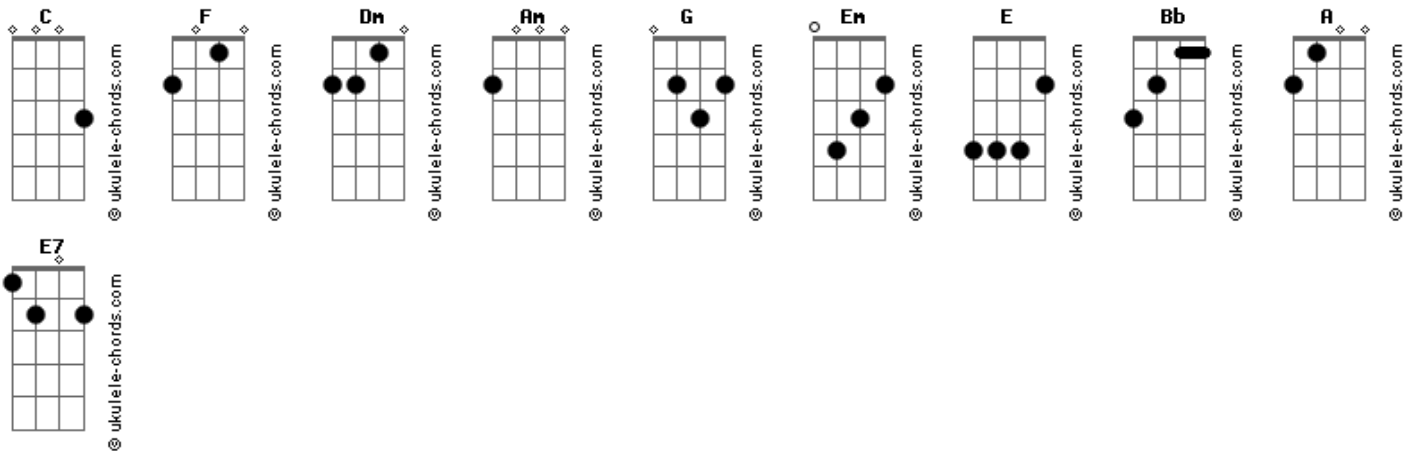

Sweet - Love Is Like Oxygen

tom:

Intro: F Dm Am F Dm Am

Am G
Love is like oxygen
Am G Dm
You get too much you get too high
Em F
Not enough and you're gonna die
Dm E
Love gets you high

Am G
Love is like oxygen
Am G Dm
You get too much you get too high
Em F
Not enough and you're gonna die
Dm E
Love gets you high

Am G
Time on my side
F Dm
I got it all
Am G
I've heard that pride
F Dm E
Always comes before a fall
Dm Em
There's a rumour goin' round the town
F C
That you don't want me around
Dm Em
I can't shake off my city blues
F Bb A
Every way turn I lose

Am G
Love is like oxygen
Am G
You get too much you get too high
Dm C
Not enough and you're gonna die
Dm E
Love gets you high

Acordes

Am G
Love is like oxygen
Am G
You get too much you get too high
Dm C
Not enough and you're gonna die
Dm E
Love gets you high
Am G
Time is no healer
Am Dm
If you're not there
Am G
Lonely fever
Am Dm E
Sad words in the air
Am Dm
Some things are better left unsaid
Am Dm
I'm gonna spend my days in bed
Am Dm
I'll walk the streets at night
C E
To be hidden by the city lights
E7
City lights

(Am G Am G Am G Am G)

Am G
Love is like oxygen
Am G
You get too much you get too high
Dm C
Not enough and you're gonna die
Dm E
Love gets you high

Am G
Love is like oxygen
Am G
You get too much you get too high
Dm C
Not enough and you're gonna die
Dm E
Love gets you high