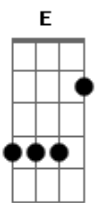

# SWEET SPINE - Thorns

tom:  
Am

[Primeira Parte]

A F C E  
I give my only son and  
A F C E  
I will always want you  
A F C E  
I gave you hands of fire so  
A F C E  
Love me I designed you  
A F C E  
I finger through your head and  
A F C E  
Whats this I discover  
A F C E  
Your vicious nature speaks much  
A F C (E)  
Louder than your Mother

A F C E  
I give my only son  
A F C E  
And I will always want you  
A F C E  
I gave you hands of fire so  
A F C E  
Love me I designed you

[Refrão Final]

A F C  
I'm in my dreams  
E A  
And in my head  
F C  
Well lucky me

E A  
The day is dead  
F C  
And in my dreams  
E A  
The babies born  
F C  
I love you  
E  
But will I  
A F  
Bleed when i'm dead  
G A (A) F  
Lie to me cause I said  
A (A) F  
I will bleed when i'm dead  
G A F  
Lie to me cause I said

( E )

A E  
Cause I said  
A E  
Cause I said

A E  
Cause I said

A E  
A E

© ukulele-chords.com

© ukulele-chords.com

© ukulele-chords.com

© ukulele-chords.com