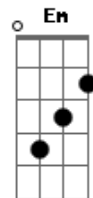

(Am Em D)

Light me up I'm ready to go
A E D
Oh oh oh ohoh oh oh oh ohoh oh

Shoot me into indigo
A E D
Oh oh oh ohoh oh oh oh ohoh oh

Light me up I'm ready to go
A E D
Oh oh oh ohoh oh oh oh ohoh oh

Shoot me into indigo
A E D
Oh oh oh ohoh oh oh oh ohoh oh

Light me up I'm ready to go
A E D D
Oh oh oh ohoh oh oh oh ohoh oh

Acordes

© ukulele-chords.com

© ukulele-chords.com

© ukulele-chords.com

© ukulele-chords.com

© ukulele-chords.com