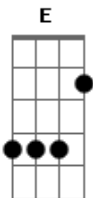

(Am Em D)

Light me up I'm ready to go
A E D
Oh oh oh ohoh oh oh oh ohoh oh

Shoot me into indigo
A E D
Oh oh oh ohoh oh oh oh ohoh oh

Light me up I'm ready to go
A E D
Oh oh oh ohoh oh oh oh ohoh oh

Shoot me into indigo
A E D
Oh oh oh ohoh oh oh oh ohoh oh

Light me up I'm ready to go
A E D D
Oh oh oh ohoh oh oh oh ohoh oh

Acordes

© ukulele-chords.com

© ukulele-chords.com

© ukulele-chords.com

© ukulele-chords.com

© ukulele-chords.com