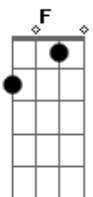

© ukulele-chords.com