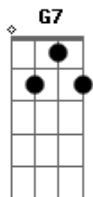

© ukulele-chords.com