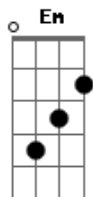

Patrick Swayze - Oh My Love

Tom: C

C Am
Oh, oh my love
F
Oh my darling
G G7 C
I've hungered for your touch
Am Em G7
A long and lonely time

C Am F
And time goes by so slowly
G G7 C
And time can do so much
Am G G7
Are you still mine

C G
I need your love
Am Em
I need your love
F G C
God speed your love to me

F G
Lonely rivers flow
F Em
To the sea, to the sea
F G C G7
To the open arms of the sea
F G

Lonely rivers sigh
F Em
Wait for me, wait for me
F G
I'll be coming home
C
Wait for me

C Am
Oh, oh my love
F
Oh my darling
G G7 C
I've hungered for your touch
Am Em G7
A long and lonely time

C Am F
And time goes by so slowly
G G7 C
And time can do so much
Am G G7
Are you still mine

C G
I need your love
Am Em
I need your love
F G G7
God speed your love to me

[Final] C G Am F C

Acordes

© ukulele-chords.com

© ukulele-chords.com

© ukulele-chords.com

© ukulele-chords.com

© ukulele-chords.com

© ukulele-chords.com