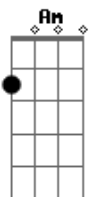

© ukulele-chords.com