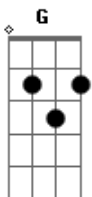

Patrick Swayze - Oh My Love

Tom: C

C Am
Oh, oh my love
F
Oh my darling
G G7 C
I've hungered for your touch
Am Em G7
A long and lonely time

C Am F
And time goes by so slowly
G G7 C
And time can do so much
Am G G7
Are you still mine

C G
I need your love
Am Em
I need your love
F G C
God speed your love to me

F G
Lonely rivers flow
F Em
To the sea, to the sea
F G C G7
To the open arms of the sea
F G

Lonely rivers sigh
F Em
Wait for me, wait for me
F G
I'll be coming home
C
Wait for me

C Am
Oh, oh my love
F
Oh my darling
G G7 C
I've hungered for your touch
Am Em G7
A long and lonely time

C Am F
And time goes by so slowly
G G7 C
And time can do so much
Am G G7
Are you still mine

C G
I need your love
Am Em
I need your love
F G G7
God speed your love to me

[Final] C G Am F C

Acordes

© ukulele-chords.com

© ukulele-chords.com

© ukulele-chords.com

© ukulele-chords.com

© ukulele-chords.com

© ukulele-chords.com