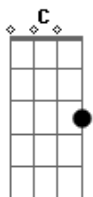

Patrick Swayze - Oh My Love

Tom: C

C Am
Oh, oh my love
F
Oh my darling
G G7 C
I've hungered for your touch
Am Em G7
A long and lonely time

C Am F
And time goes by so slowly
G G7 C
And time can do so much
Am G G7
Are you still mine

C G
I need your love
Am Em
I need your love
F G C
God speed your love to me

F G
Lonely rivers flow
F Em
To the sea, to the sea
F G C G7
To the open arms of the sea
F G

Lonely rivers sigh
F Em
Wait for me, wait for me
F G
I'll be coming home
C
Wait for me

C Am
Oh, oh my love
F
Oh my darling
G G7 C
I've hungered for your touch
Am Em G7
A long and lonely time

C Am F
And time goes by so slowly
G G7 C
And time can do so much
Am G G7
Are you still mine

C G
I need your love
Am Em
I need your love
F G G7
God speed your love to me

[Final] C G Am F C

Acordes

© ukulele-chords.com