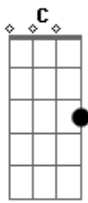

Gm7
© ukulele-chords.com

C
© ukulele-chords.com