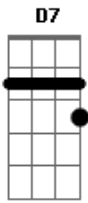

Susanne Brandão - Na Noite

Tom: F

Intro: Am Am Am Am

De todos os lados ^{Am7}
 Buzinas e carros ^{Am7}
 A lua está alta ^F
 O ritmo sugere logo um par ^{E7} ^{Am7}
 Se olham pros lados ^{Am7}
 Sorrisos e lábios ^{Am7}
 Se encontram ^{D7}

Acordes

Am
© ukulele-chords.com

Cm
© ukulele-chords.com

F
© ukulele-chords.com

Am7
© ukulele-chords.com

D7
© ukulele-chords.com

E7
© ukulele-chords.com

Bb7
© ukulele-chords.com