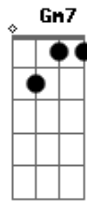

Susanne Brandão - Na Noite

Tom: F

Intro: Am Am Am Am

De todos os lados ^{Am7}
 Buzinas e carros ^{Am7}
 A lua está alta ^F
 O ritmo sugere logo um par ^{E7} ^{Am7}
 Se olham pros lados ^{Am7}
 Sorrisos e lábios ^{Am7}
 Se encontram ^{D7}

Acordes

Am
© ukulele-chords.com

Cm
© ukulele-chords.com

F
© ukulele-chords.com

Am7
© ukulele-chords.com

D7
© ukulele-chords.com

E7
© ukulele-chords.com

Bb7
© ukulele-chords.com