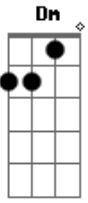

Am
© ukulele-chords.com

Cm
© ukulele-chords.com

Dm7
© ukulele-chords.com

Dm
© ukulele-chords.com