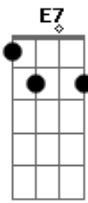

Susanne Brandão - Na Noite

Tom: F

Intro: Am Am Am Am

De todos os lados ^{Am7}
 Buzinas e carros ^{Am7}
 A lua está alta ^F
 O ritmo sugere logo um par ^{E7} ^{Am7}
 Se olham pros lados ^{Am7}
 Sorrisos e lábios ^{Am7}
 Se encontram ^{D7}

Acordes

Am
© ukulele-chords.com

Cm
© ukulele-chords.com

F
© ukulele-chords.com

Am7
© ukulele-chords.com

D7
© ukulele-chords.com

E7
© ukulele-chords.com

Bb7
© ukulele-chords.com