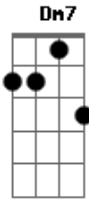

Am
© ukulele-chords.com

Dm7
© ukulele-chords.com