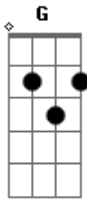

Susanne Brandão - Na Noite

Tom: F

Intro: Am Am Am Am

De todos os lados ^{Am7}
 Buzinas e carros ^{Am7}
 A lua está alta ^F
 O ritmo sugere logo um par ^{E7} ^{Am7}
 Se olham pros lados ^{Am7}
 Sorrisos e lábios ^{Am7}
 Se encontram ^{D7}

Gm7
© ukulele-chords.com

C
© ukulele-chords.com

Dm7
© ukulele-chords.com

Dm
© ukulele-chords.com

Bb
© ukulele-chords.com

G
© ukulele-chords.com