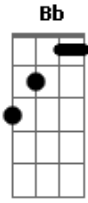

Susanne Brandão - Na Noite

Tom: F

Intro: Am Am Am Am

De todos os lados ^{Am7}
 Buzinas e carros ^{Am7}
 A lua está alta ^F
 O ritmo sugere logo um par ^{E7} ^{Am7}
 Se olham pros lados ^{Am7}
 Sorrisos e lábios ^{Am7}
 Se encontram ^{D7}

Gm7
© ukulele-chords.com

C
© ukulele-chords.com

Dm7
© ukulele-chords.com

Dm
© ukulele-chords.com

Bb
© ukulele-chords.com

G
© ukulele-chords.com