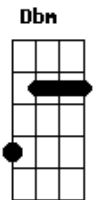

© ukulele-chords.com