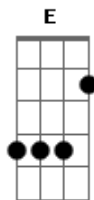

© ukulele-chords.com