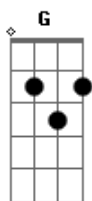

D  
 I fall in love with you a little bit more  
 A Bm7 G  
 Little bit, little bit, little bit more  
 D A Bm7 G  
 Every time I think I've lost my way

D  
 I fall in love with you a little bit more  
 A Bm7 G  
 Little bit, little bit, more than before  
 D A Bm7 G  
 Even on the days I'm not so sure

D A Bm7 G  
 I fall in love with you a little bit more

Thought I knew  
 D A Bm7 G  
 Every little thing about you  
 D A Bm7 G  
 There's always more of you to learn  
 D A  
 You try your best to show your worst  
 Bm7 G  
 Baby you can rest assured  
 I'll always be here for you

## Acordes

© ukulele-chords.com

© ukulele-chords.com

© ukulele-chords.com

© ukulele-chords.com

Ohh, I hope I show it  
 G  
 Just in case you need to know

D  
 I fall in love with you a little bit more  
 A Bm7 G  
 Little bit, little bit, little bit more  
 D A Bm7 G  
 Every time I think I've lost my way

D  
 I fall in love with you a little bit more  
 A Bm7 G  
 Little bit, little bit, more than before  
 D A Bm7 G  
 Even on the days I'm not so sure

D A Bm7 G  
 I fall in love with you a little bit more  
 D A Bm7 G  
 More