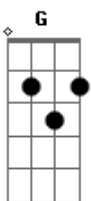

D
 I fall in love with you a little bit more
 A Bm7 G
 Little bit, little bit, little bit more
 D A Bm7 G
 Every time I think I've lost my way

D
 I fall in love with you a little bit more
 A Bm7 G
 Little bit, little bit, more than before
 D A Bm7 G
 Even on the days I'm not so sure

D A Bm7 G
 I fall in love with you a little bit more

Thought I knew
 D A Bm7 G
 Every little thing about you
 D A Bm7 G
 There's always more of you to learn
 D A
 You try your best to show your worst
 Bm7 G
 Baby you can rest assured
 I'll always be here for you

Acordes

© ukulele-chords.com

© ukulele-chords.com

© ukulele-chords.com

© ukulele-chords.com

Ohh, I hope I show it
 G
 Just in case you need to know

D
 I fall in love with you a little bit more
 A Bm7 G
 Little bit, little bit, little bit more
 D A Bm7 G
 Every time I think I've lost my way

D
 I fall in love with you a little bit more
 A Bm7 G
 Little bit, little bit, more than before
 D A Bm7 G
 Even on the days I'm not so sure

D A Bm7 G
 I fall in love with you a little bit more

D A Bm7 G
 More