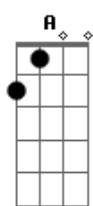

base para o solo:A7M E Ab
solo:

cifra:WM

Acordes

© ukulele-chords.com

© ukulele-chords.com

© ukulele-chords.com

© ukulele-chords.com

© ukulele-chords.com