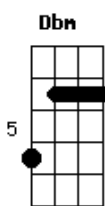

base para o solo:A7M E Ab
solo:

cifra:WM

Acordes

© ukulele-chords.com

© ukulele-chords.com

© ukulele-chords.com

© ukulele-chords.com

© ukulele-chords.com