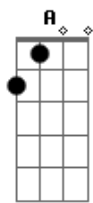

base para o solo:A7M E Ab
solo:

cifra:WM

Acordes

© ukulele-chords.com

© ukulele-chords.com

© ukulele-chords.com

© ukulele-chords.com

© ukulele-chords.com