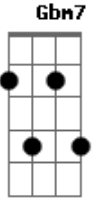

Supertramp - You Started Laughing

Tom: **D**
Intro: /OUTRO

A G F

CHORUS

C C7 F G

Ab

VERSES

A G Gbm7

THE INTRO IS ALSO USED AS THE OUTRO.

SONG ORDER:
Intro: VESRE
PRECHORUS
CHORUS
SOLO (INTRO)

PRECHORUS

Acordes

© ukulele-chords.com

© ukulele-chords.com

© ukulele-chords.com

© ukulele-chords.com