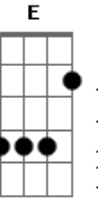

© ukulele-chords.com