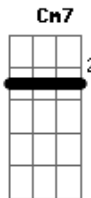

© ukulele-chords.com