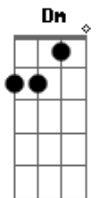

© ukulele-chords.com