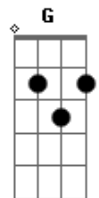

© ukulele-chords.com