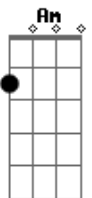

© ukulele-chords.com