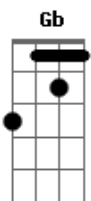

A(addB)
on what your heart has told you
oh take me if you want me

Gbm
is nothing gonna hold you from flying
wont you take as you find me oh Im need

Bm A(addB) Bm
way Ah - Ha flying away
ing your love so bad Im needing your love

D A
to heaven I said Aint nothing gonna get
D C G
you to heaven and you know just who you
C
are and you know that there's something
G C G
between us and you like what you feel but
A D
I can tell you're not gonna turn back
A
well I can tell that you're not gonna
D A
turn back and don;t you know I'm a little
010000 334000
C G C G A
bit sad / / / oh no
Em / A1.

2.
F C F C
Oo lalala Oo lalala Oo lalala Oo Lalala
D
Ah Ah Ah%coda

%coda
D
you're takin the long way she's turning
D
about you're taking the long way she's
Em
turning about you're X2

N
(takin the longway she's turning about
Bmmmmmm

you're taking the long way she's turning about
Bmmmmmm
repeat to till fade.

Acordes

© ukulele-chords.com

© ukulele-chords.com

© ukulele-chords.com

© ukulele-chords.com

© ukulele-chords.com

© ukulele-chords.com