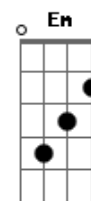

© ukulele-chords.com