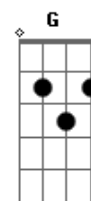

© ukulele-chords.com