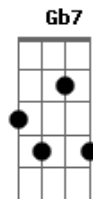

© ukulele-chords.com

© ukulele-chords.com