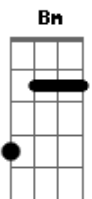

© ukulele-chords.com