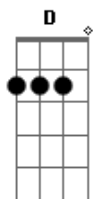

Supertramp - Give a Little Bit

Tom: D

D A D G A G A G - uh yeah all right, and here we go again...

D A D G A G A G Give a little bit, give a little bit of your love to me

D A D G A G Give a little bit, I'll give a little bit of my love to you

Bm Em7 E7 There's so much that we need to share

G Bm A D A Send a smile and show you care

D G A I'll give a little bit, I'll give a little bit of my life for you

D A D G A G A Uh h h h h h h h h

G C So give a little bit, give a little bit of your time to me

Bm Em7 E7 See the man with the lonely eyes

G Bm A D A Take his hand, you'll be surprised

Solo:
Gb7 Bm Gb7 Bm Gb7 C G C G (A D) 8x

D A D G A G Give a little bit, give a little bit of your love to me

D A D G A G Give a little bit, I'll give a little bit of my life to you

Bm Em7 E7 Now's the time that we need to share

G A C G A C So find yourself, we're on our way back home

D A D .. going home

A D .. don't you need to feel at home

A D Riff .. oh yeah, we gotta sing

D Riff C C G D Riff C C G D Riff C C

G D .. oh come along too

D Riff C C G D .. oh come along too

C C G D C C G D

G A U h h h h h h h h

C .. oh come along too

G D .. for the long run

C .. come a long way

A D Riff Fim .. oh we sing it tonight

Riff: Fim:

Acordes