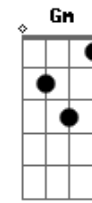

ukulele-chords.com

ukulele-chords.com