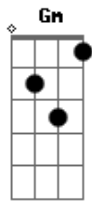

© ukulele-chords.com

© ukulele-chords.com