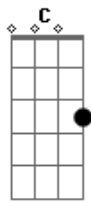

© ukulele-chords.com

© ukulele-chords.com