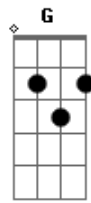

ukulele-chords.com

ukulele-chords.com