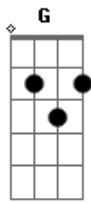

© ukulele-chords.com

© ukulele-chords.com