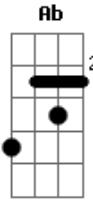

© ukulele-chords.com