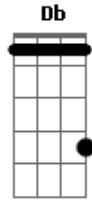

© ukulele-chords.com