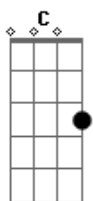

© ukulele-chords.com