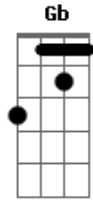

© ukulele-chords.com