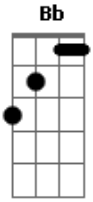

© ukulele-chords.com