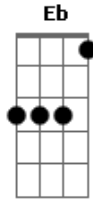

© ukulele-chords.com