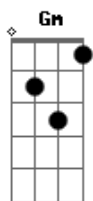

© ukulele-chords.com