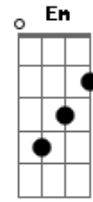

© ukulele-chords.com