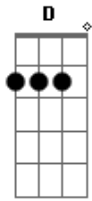

Super Simple Songs - What's Your Name?

tom:

Intro: D A Bm D
Em D Bm Em A

D A Bm G
Hello, Hello, What's your name?
D Bm Em A
Hello, Hello, What's your name?

G Em
My name is Noodle
A D A
My name is Blossom

D A Bm D Em
Nice to meet you

D A Bm G
Hello, Hello, What's your name?
D Bm Em A
Hello, Hello, What's your name?

G Em
My name is Cheesy
A D A
My name is Broccoli

D A Bm D Em
Nice to meet you

D A Bm G
Hello, Hello, What's your name?
D Bm Em A
Hello, Hello, What's your name?

G Em
My name is Jelly
A D A
My name is Kernel

D A Bm D Em
Nice to meet you!
D A7 D
Let's be friends!

Acordes