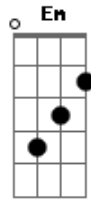

Super Simple Songs - What's Your Name?

tom:

Intro: D A Bm D
Em D Bm Em A

D A Bm G
Hello, Hello, What's your name?
D Bm Em A
Hello, Hello, What's your name?

G Em
My name is Noodle
A D A
My name is Blossom

D A Bm D Em
Nice to meet you

D A Bm G
Hello, Hello, What's your name?
D Bm Em A
Hello, Hello, What's your name?

G Em
My name is Cheesy
A D A
My name is Broccoli

D A Bm D Em
Nice to meet you

D A Bm G
Hello, Hello, What's your name?
D Bm Em A
Hello, Hello, What's your name?

G Em
My name is Jelly
A D A
My name is Kernel

D A Bm D Em
Nice to meet you!
D A7 D
Let's be friends!

Acordes

© ukulele-chords.com

© ukulele-chords.com

© ukulele-chords.com

© ukulele-chords.com

© ukulele-chords.com