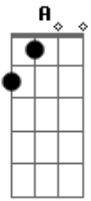

© ukulele-chords.com