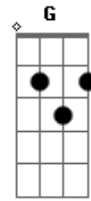

Super Simple Songs - What's Your Name?

tom:

Intro: D A Bm D
Em D Bm Em A

D A Bm G
Hello, Hello, What's your name?
D Bm Em A
Hello, Hello, What's your name?

G Em
My name is Noodle
A D A
My name is Blossom

D A Bm D Em
Nice to meet you

D A Bm G
Hello, Hello, What's your name?
D Bm Em A
Hello, Hello, What's your name?

G Em
My name is Cheesy
A D A
My name is Broccoli

D A Bm D Em
Nice to meet you

D A Bm G
Hello, Hello, What's your name?
D Bm Em A
Hello, Hello, What's your name?

G Em
My name is Jelly
A D A
My name is Kernel

D A Bm D Em
Nice to meet you!
D A7 D
Let's be friends!

Acordes

© ukulele-chords.com

© ukulele-chords.com

© ukulele-chords.com

© ukulele-chords.com

© ukulele-chords.com