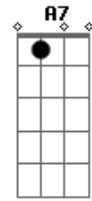

G Em
My name is Jelly
A D A
My name is Kernel

D A Bm D Em
Nice to meet you!
D A7 D
Let's be friends!

Acordes

© ukulele-chords.com

© ukulele-chords.com

© ukulele-chords.com

© ukulele-chords.com

© ukulele-chords.com