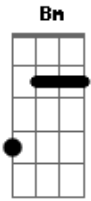

Super Simple Songs - What's Your Name?

tom:

Intro: D A Bm D
Em D Bm Em A

D A Bm G
Hello, Hello, What's your name?
D Bm Em A
Hello, Hello, What's your name?

G Em
My name is Noodle
A D A
My name is Blossom

D A Bm D Em
Nice to meet you

D A Bm G
Hello, Hello, What's your name?
D Bm Em A
Hello, Hello, What's your name?

G Em
My name is Cheesy
A D A
My name is Broccoli

D A Bm D Em
Nice to meet you

D A Bm G
Hello, Hello, What's your name?
D Bm Em A
Hello, Hello, What's your name?

G Em
My name is Jelly
A D A
My name is Kernel

D A Bm D Em
Nice to meet you!
D A7 D
Let's be friends!

Acordes

© ukulele-chords.com

© ukulele-chords.com

© ukulele-chords.com

© ukulele-chords.com

© ukulele-chords.com