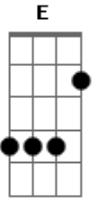

Super Simple Songs - The Rainbow Song

Intro: ^D ^G ^A tom:

^D
I see a rainbow in the sky
^{Bm}
I see a rainbow way up high
^G ^D
I see a rainbow, look with me
^E ^A
How many colors can you see

^D
I see red

Acordes

© ukulele-chords.com

© ukulele-chords.com

© ukulele-chords.com

© ukulele-chords.com

© ukulele-chords.com

^E
Orange
^G
Yellow
^A
Green

^D ^E
I see blue and indigo

^G
And I see violet

^A ^D
The colors of the rainbow