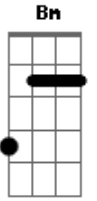

Super Simple Songs - The Rainbow Song

Intro: ^D ^G ^A tom:

^D
I see a rainbow in the sky
^{Bm}
I see a rainbow way up high
^G ^D
I see a rainbow, look with me
^E ^A
How many colors can you see

^D
I see red

Acordes

© ukulele-chords.com

© ukulele-chords.com

© ukulele-chords.com

© ukulele-chords.com

© ukulele-chords.com

^E
Orange
^G
Yellow
^A
Green

^D ^E
I see blue and indigo