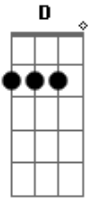

© ukulele-chords.com