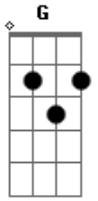

© ukulele-chords.com