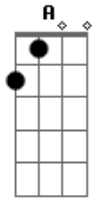

Super Simple Songs - The Rainbow Song

Intro: ^D ^G ^A tom:

^D
I see a rainbow in the sky
^{Bm}
I see a rainbow way up high
^G ^D
I see a rainbow, look with me
^E ^A
How many colors can you see

^D
I see red

Acordes

© ukulele-chords.com