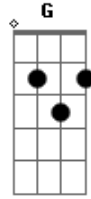

© ukulele-chords.com