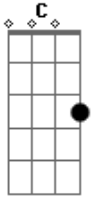

Super Simple Songs - I Love The Mountains

tom:
C
I love the mountains
F G Am
I love the rolling hills
C Am
I love the flowers
F G

I love the daffodils
C Am F G
I love the fireside when the lights are low
C
Boom dee ah da
Am
Boom dee ah da
F
Boom dee ah da
G
Boom dee ah da

Acordes

© ukulele-chords.com