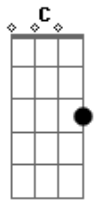

© ukulele-chords.com